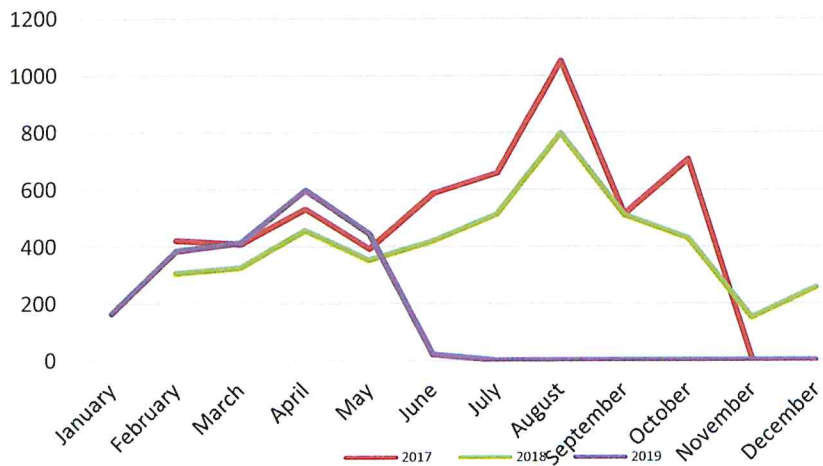

**Museum Visitors - Yearly record (calendar years)**

	2012	2013	2014	2015	2016	2017	2018	2019	2020
January		79	96	132	20			165	
February	157	157	203	319	359	422	306	384	
March	173	140	322	278	332	408	325	413	
April	310	336	247	270	429	531	457	597	
May	764	405	227	240	297	393	352	445	
June	329	485	183	353	468	587	419	21	
July	402	463	461	568	815	658	513	0	
August	593	611	690	562	807	1052	798	0	
September	407	375	365	333	470	514	510	0	
October	324	373	331	400	413	706	430	0	
November	344	268	200	110		11	150	0	
December	264	186	57	21			256	0	
<b>Total</b>	<b>4067</b>	<b>3878</b>	<b>3382</b>	<b>3586</b>	<b>4410</b>	<b>5282</b>	<b>4516</b>	<b>2025</b>	<b>0</b>

\* May 2012 disproportionately high due to Olympic Torch Day 398

\* July 2016 disproportionately high due to Man Engine Day 351

**Museum Visitors by Month**

**Museum Visitors by Month**