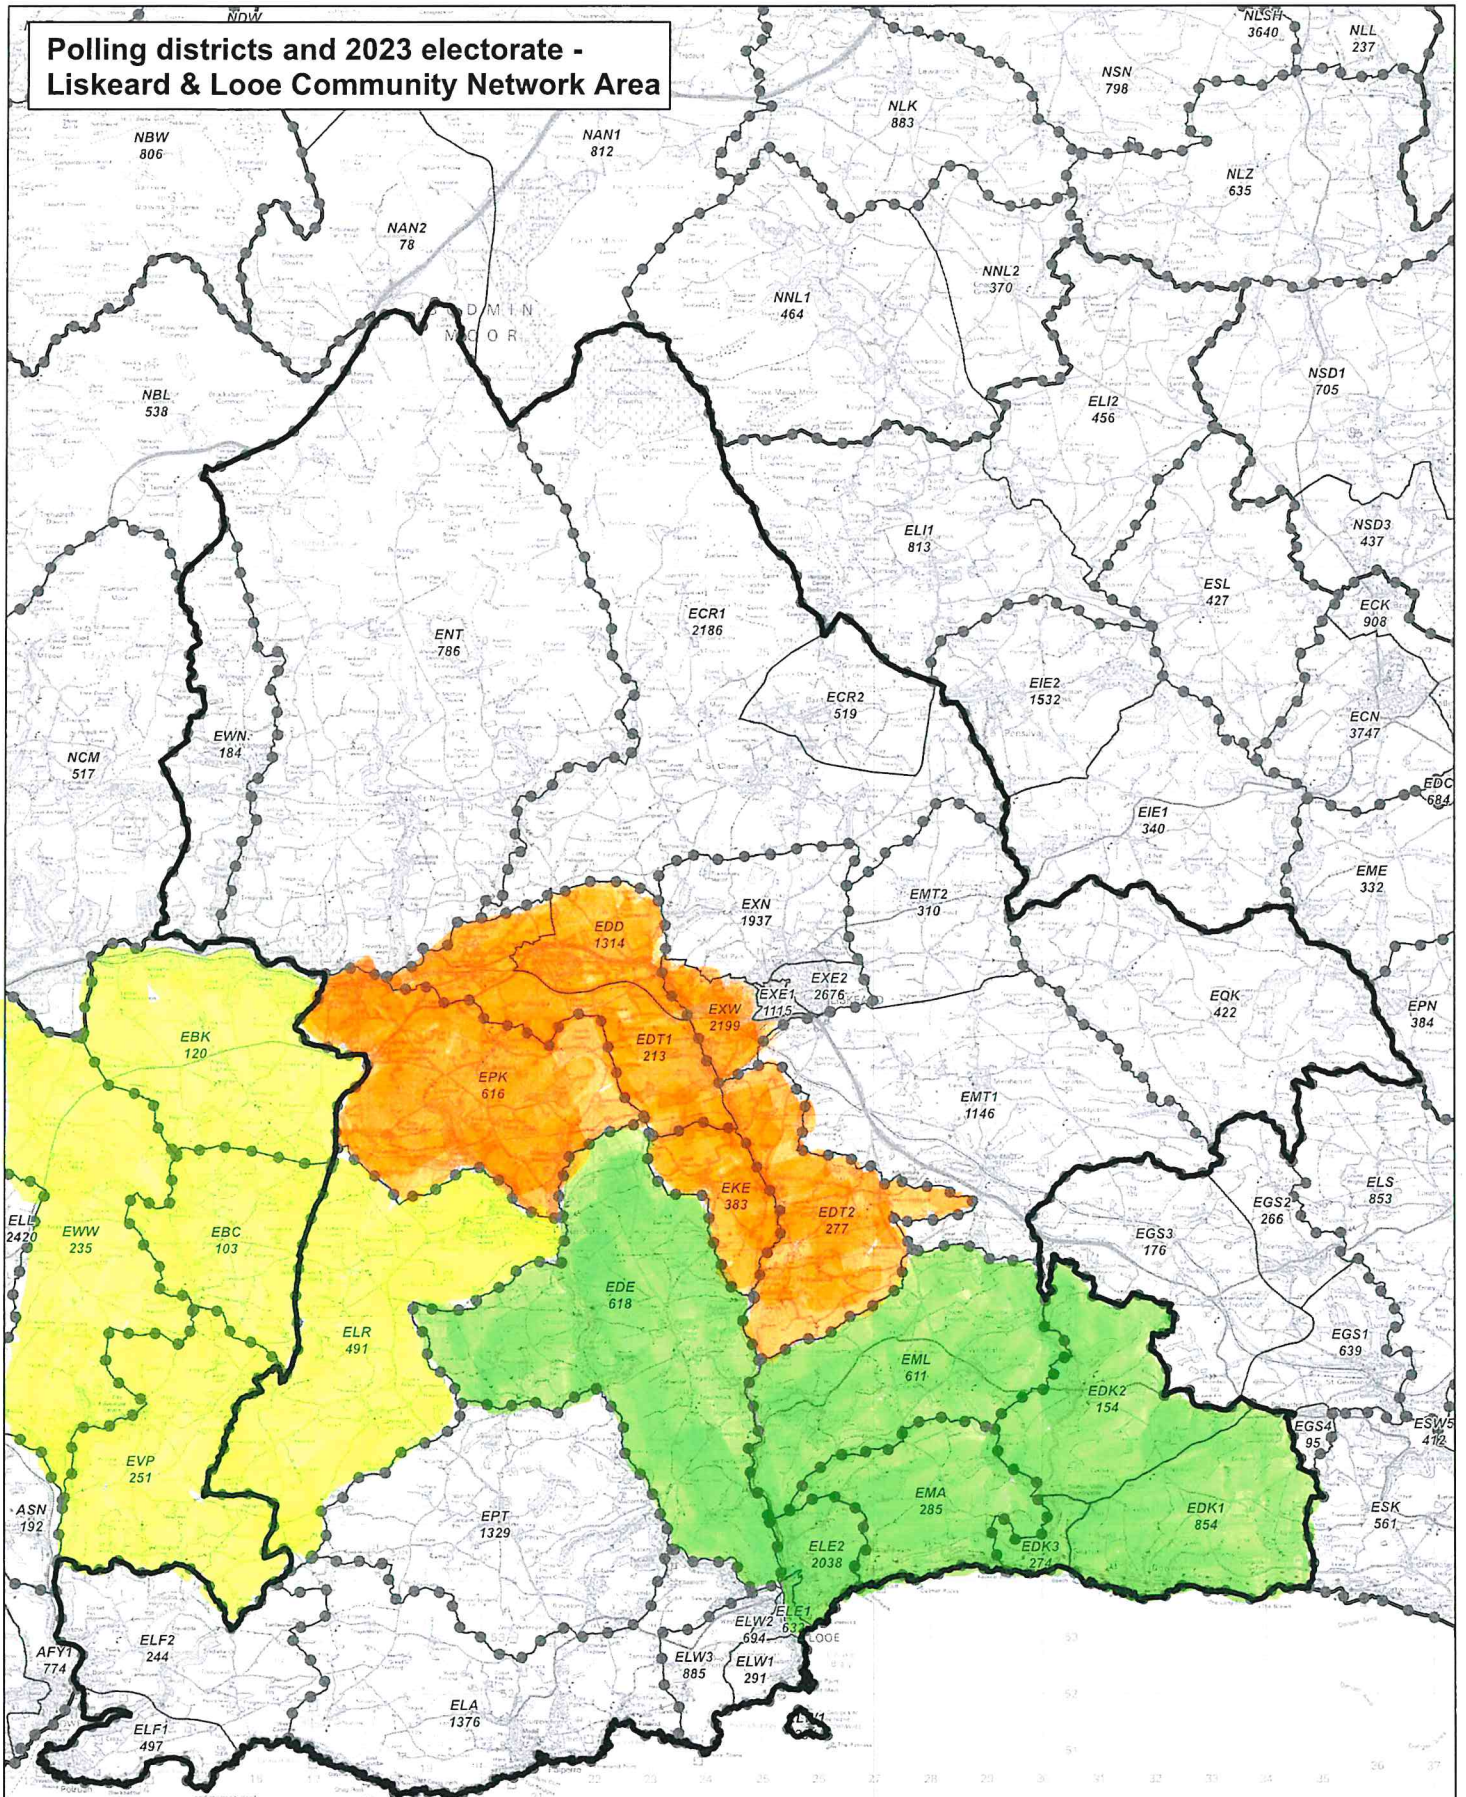

**Polling districts and 2023 electorate -
Liskeard & Looe Community Network Area**

- LOSTWITHIEL
- LISKEARD SOUTH + DOBWALLS
- LOOE EAST + DENOCK

REVISION

Legend

- Polling Districts (PD Code & 2023 projected electorate)
- Parish Boundary
- Community Network Area