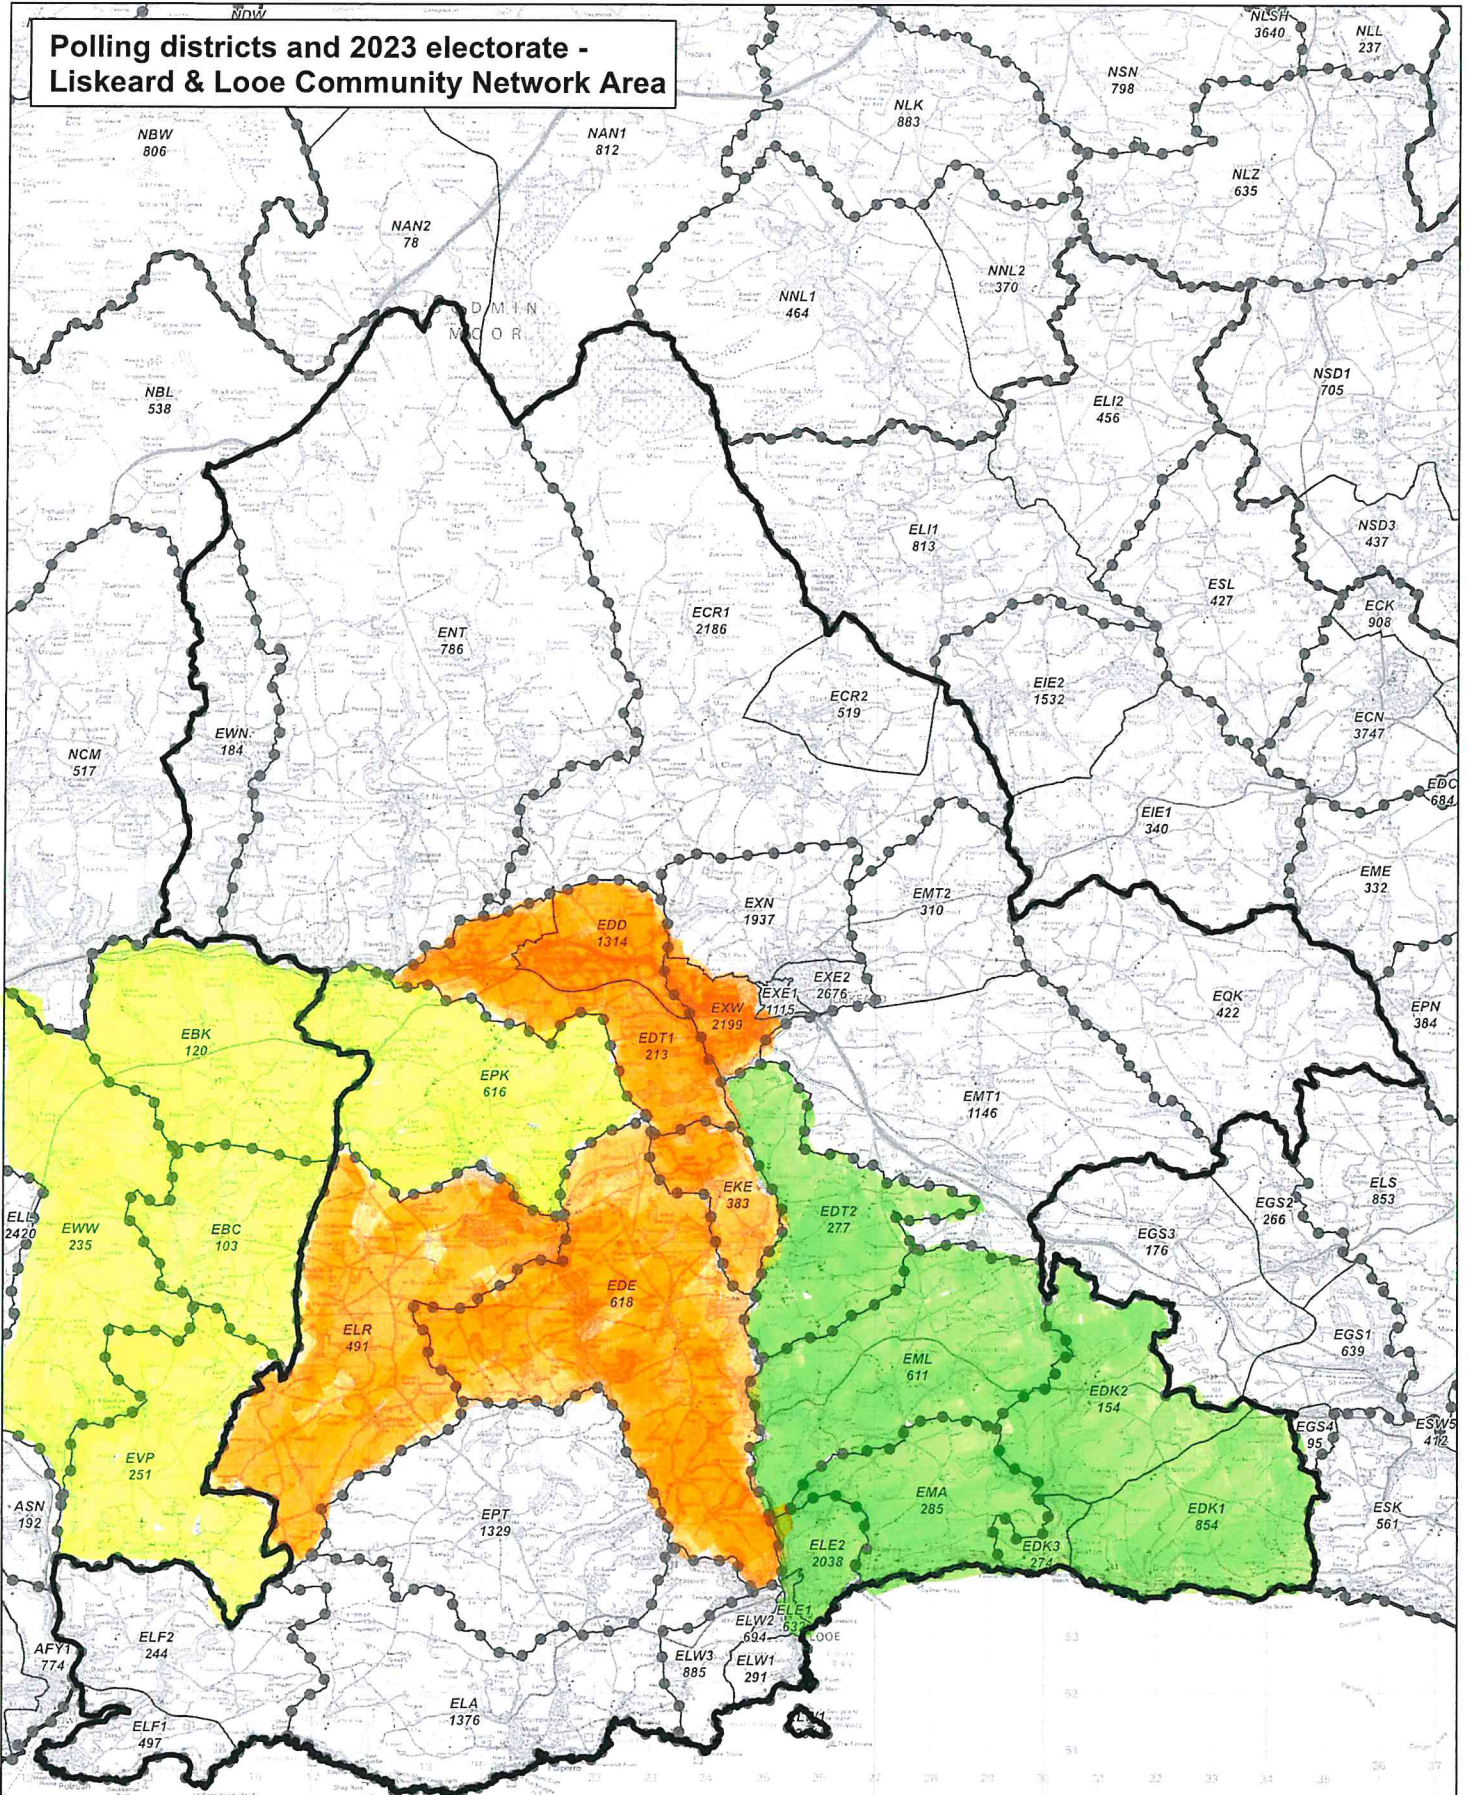

Polling districts and 2023 electorate - Liskeard & Looe Community Network Area

LOSTWITHIEL

L. G. B. C.

LISKEARD SOUTH & DOBWALLS

LOOE EAST & DEVIOCK.

Legend	
	Polling Districts (PD Code & 2023 projected electorate)
	Parish Boundary
	Community Network Area