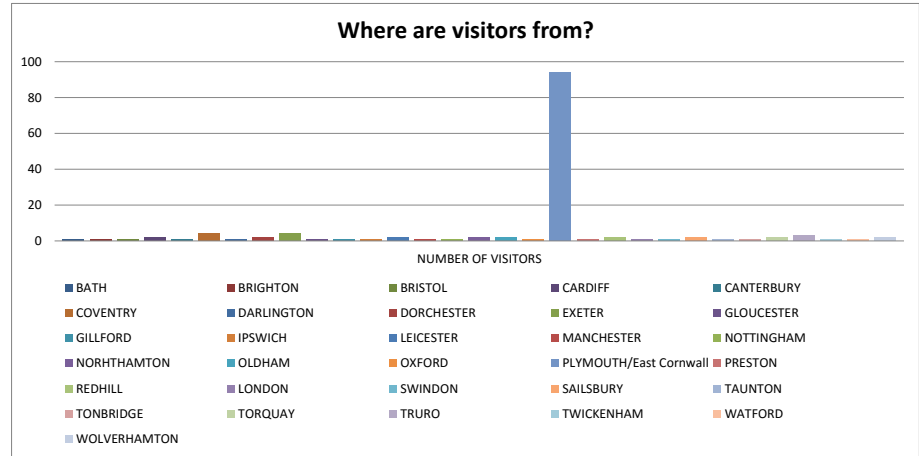

To 12th May

Row Labels	LOCATION	BER OF VISITORS
BA	BATH	1
BN	BRIGHTON	1
BS	BRISTOL	1
CF	CARDIFF	2
CT	CANTERBURY	1
cv	COVENTRY	4
DL	DARLINGTON	1
DT	DORCHESTER	2
EX	EXETER	4
gl	GLOUCESTER	1
GU	GILLFORD	1
ip	IPSWICH	1
le	LEICESTER	2
M	MANCHESTER	1
NG	NOTTINGHAM	1
NN	NORHTHAMTON	2
OL	OLDHAM	2
OX	OXFORD	1
pl	PLYMOUTH/East Cornwall	94
PR	PRESTON	1
rh	REDHILL	2
SE	LONDON	1
SN	SWINDON	1
SP	SALSBUARY	2
TA	TAUNTON	1
tn	TONBRIDGE	1
TQ	TORQUAY	2
TR	TRURO	3
tw	TWICKENHAM	1
WD	WATFORD	1
WV	WOLVERHAMTON	2
Grand Total		142

PL Visitors

Row Labels	Count of POSTCODE	Area
pl		94
3	Central Plymouth	1
5	West Plymouth	2
11	Torpoint	1
12	Saltash	4
13	Looe	3
14	Liskeard	75
15	Launceston	2
17	Callington	1
18	Gunnislake	1
26	St Dennis	1
31	Bodmin	3

### Outside the UK

- Italy
- Spain
- USA
- Canada