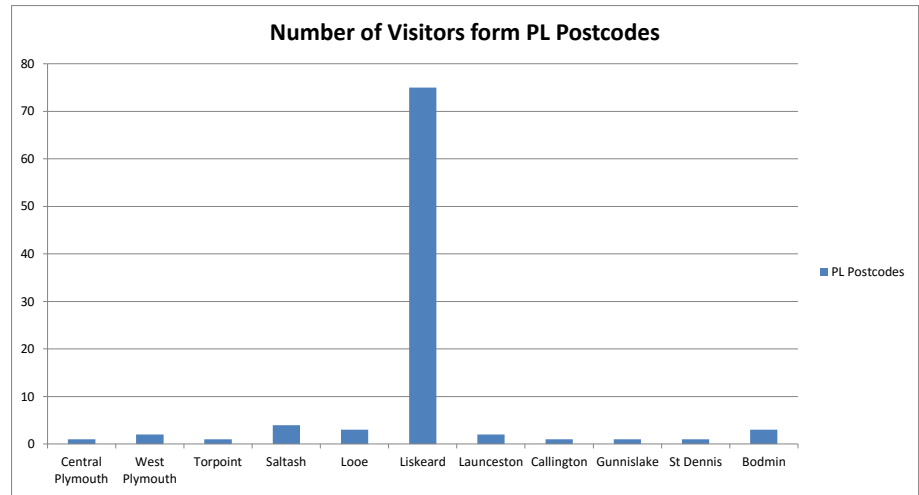

To 12th May

Row Labels	LOCATION	BER OF VISITORS
BA	BATH	1
BN	BRIGHTON	1
BS	BRISTOL	1
CF	CARDIFF	2
CT	CANTERBURY	1
cv	COVENTRY	4
DL	DARLINGTON	1
DT	DORCHESTER	2
EX	EXETER	4
gl	GLOUCESTER	1
GU	GILLFORD	1
ip	IPSWICH	1
le	LEICESTER	2
M	MANCHESTER	1
NG	NOTTINGHAM	1
NN	NORHTHAMTON	2
OL	OLDHAM	2
OX	OXFORD	1
pl	PLYMOUTH/East Cornwall	94
PR	PRESTON	1
rh	REDHILL	2
SE	LONDON	1
SN	SWINDON	1
SP	SALSBUARY	2
TA	TAUNTON	1
tn	TONBRIDGE	1
TQ	TORQUAY	2
TR	TRURO	3
tw	TWICKENHAM	1
WD	WATFORD	1
WV	WOLVERHAMTON	2
Grand Total		142

### Outside the UK

- Italy
- Spain
- USA
- Canada