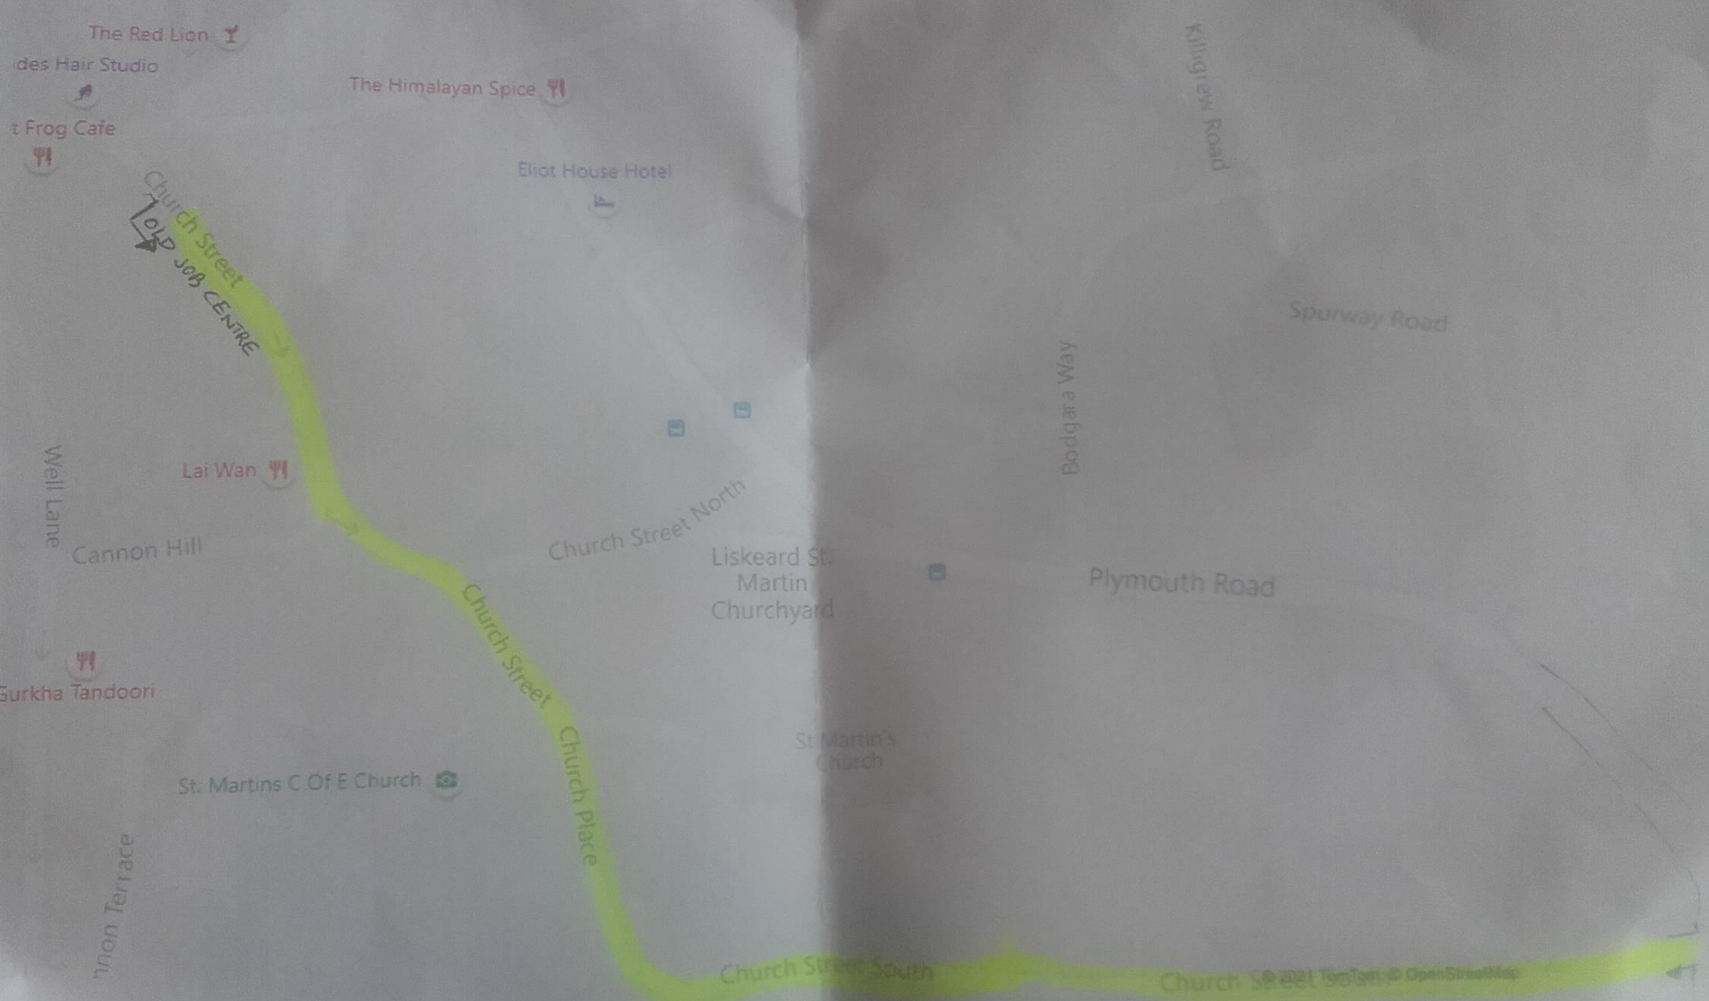

MAP OF PROPOSED AREA FOR SPONTANEOUS URBAN PLANTS TRIAL

The Red Lion
des Hair Studio
t Frog Cafe

The Himalayan Spice
Eliot House Hotel

Church Street
Toilets
Job CENTRE

Well Lane
Cannon Hill
Lai Wan

Surkha Tandoori

St. Martins C Of E Church

Church Street North

Liskeard St. Martin Churchyard

St Martin's Church

Church Street
Church Place

Bodgara Way

Killingrew Road

Spurway Road

Plymouth Road

Church Street South

Church Street © 2021 TomTom - © OpenStreetMap