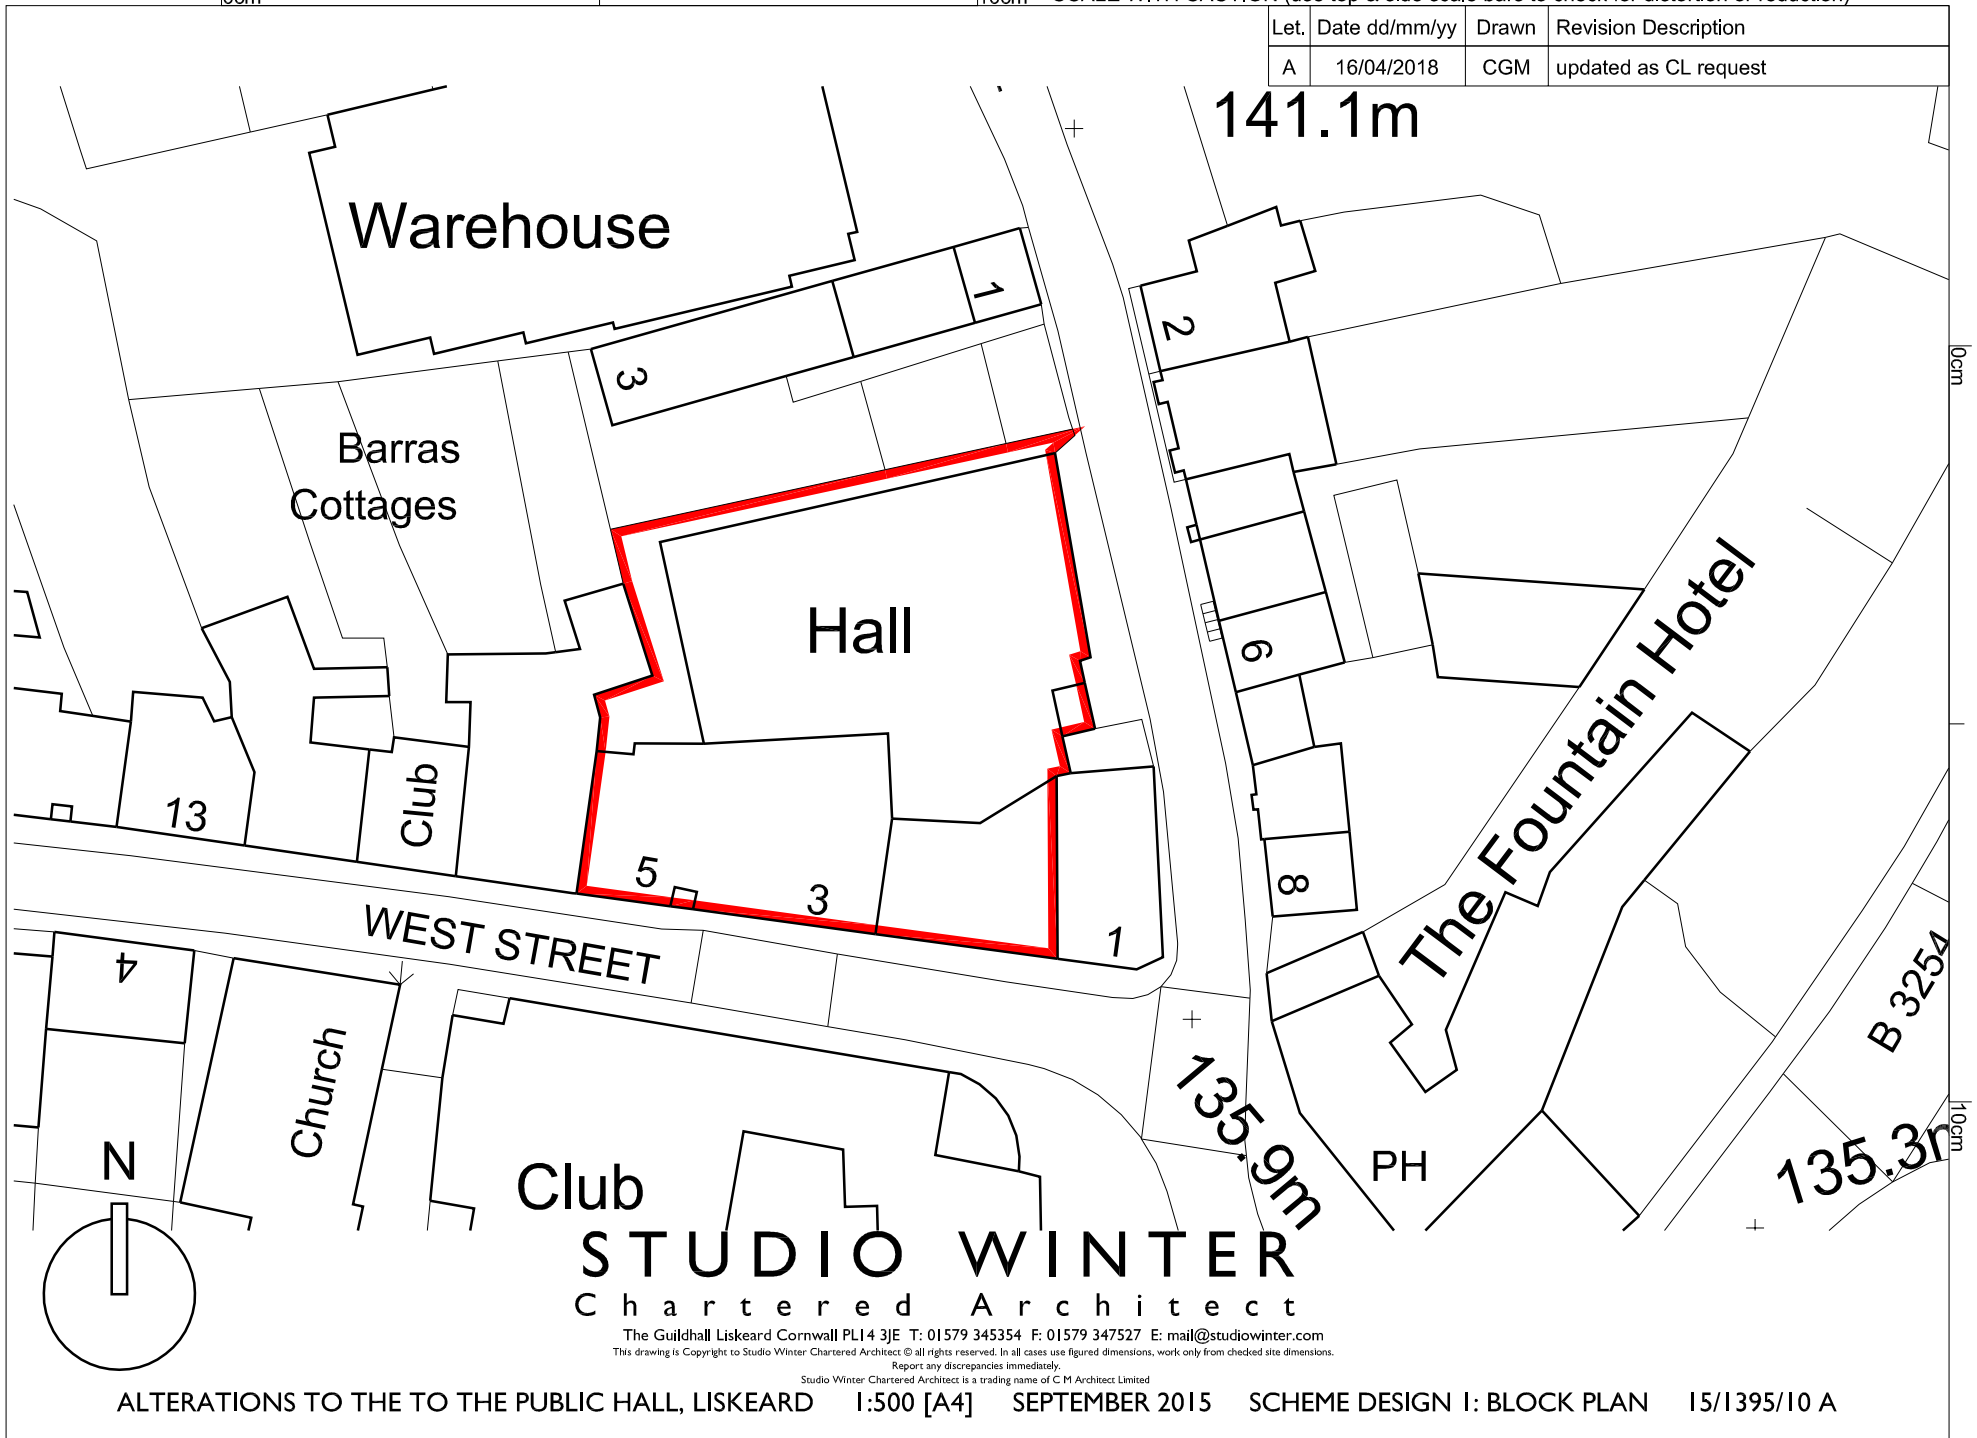

10cm

10cm SCALE WITH CAUTION (use top & side scale bars to check for distortion or reduction)

Let.	Date dd/mm/yy	Drawn	Revision Description
A	16/04/2018	CGM	updated as CL request

Club
STUDIO WINTER
Chartered Architect