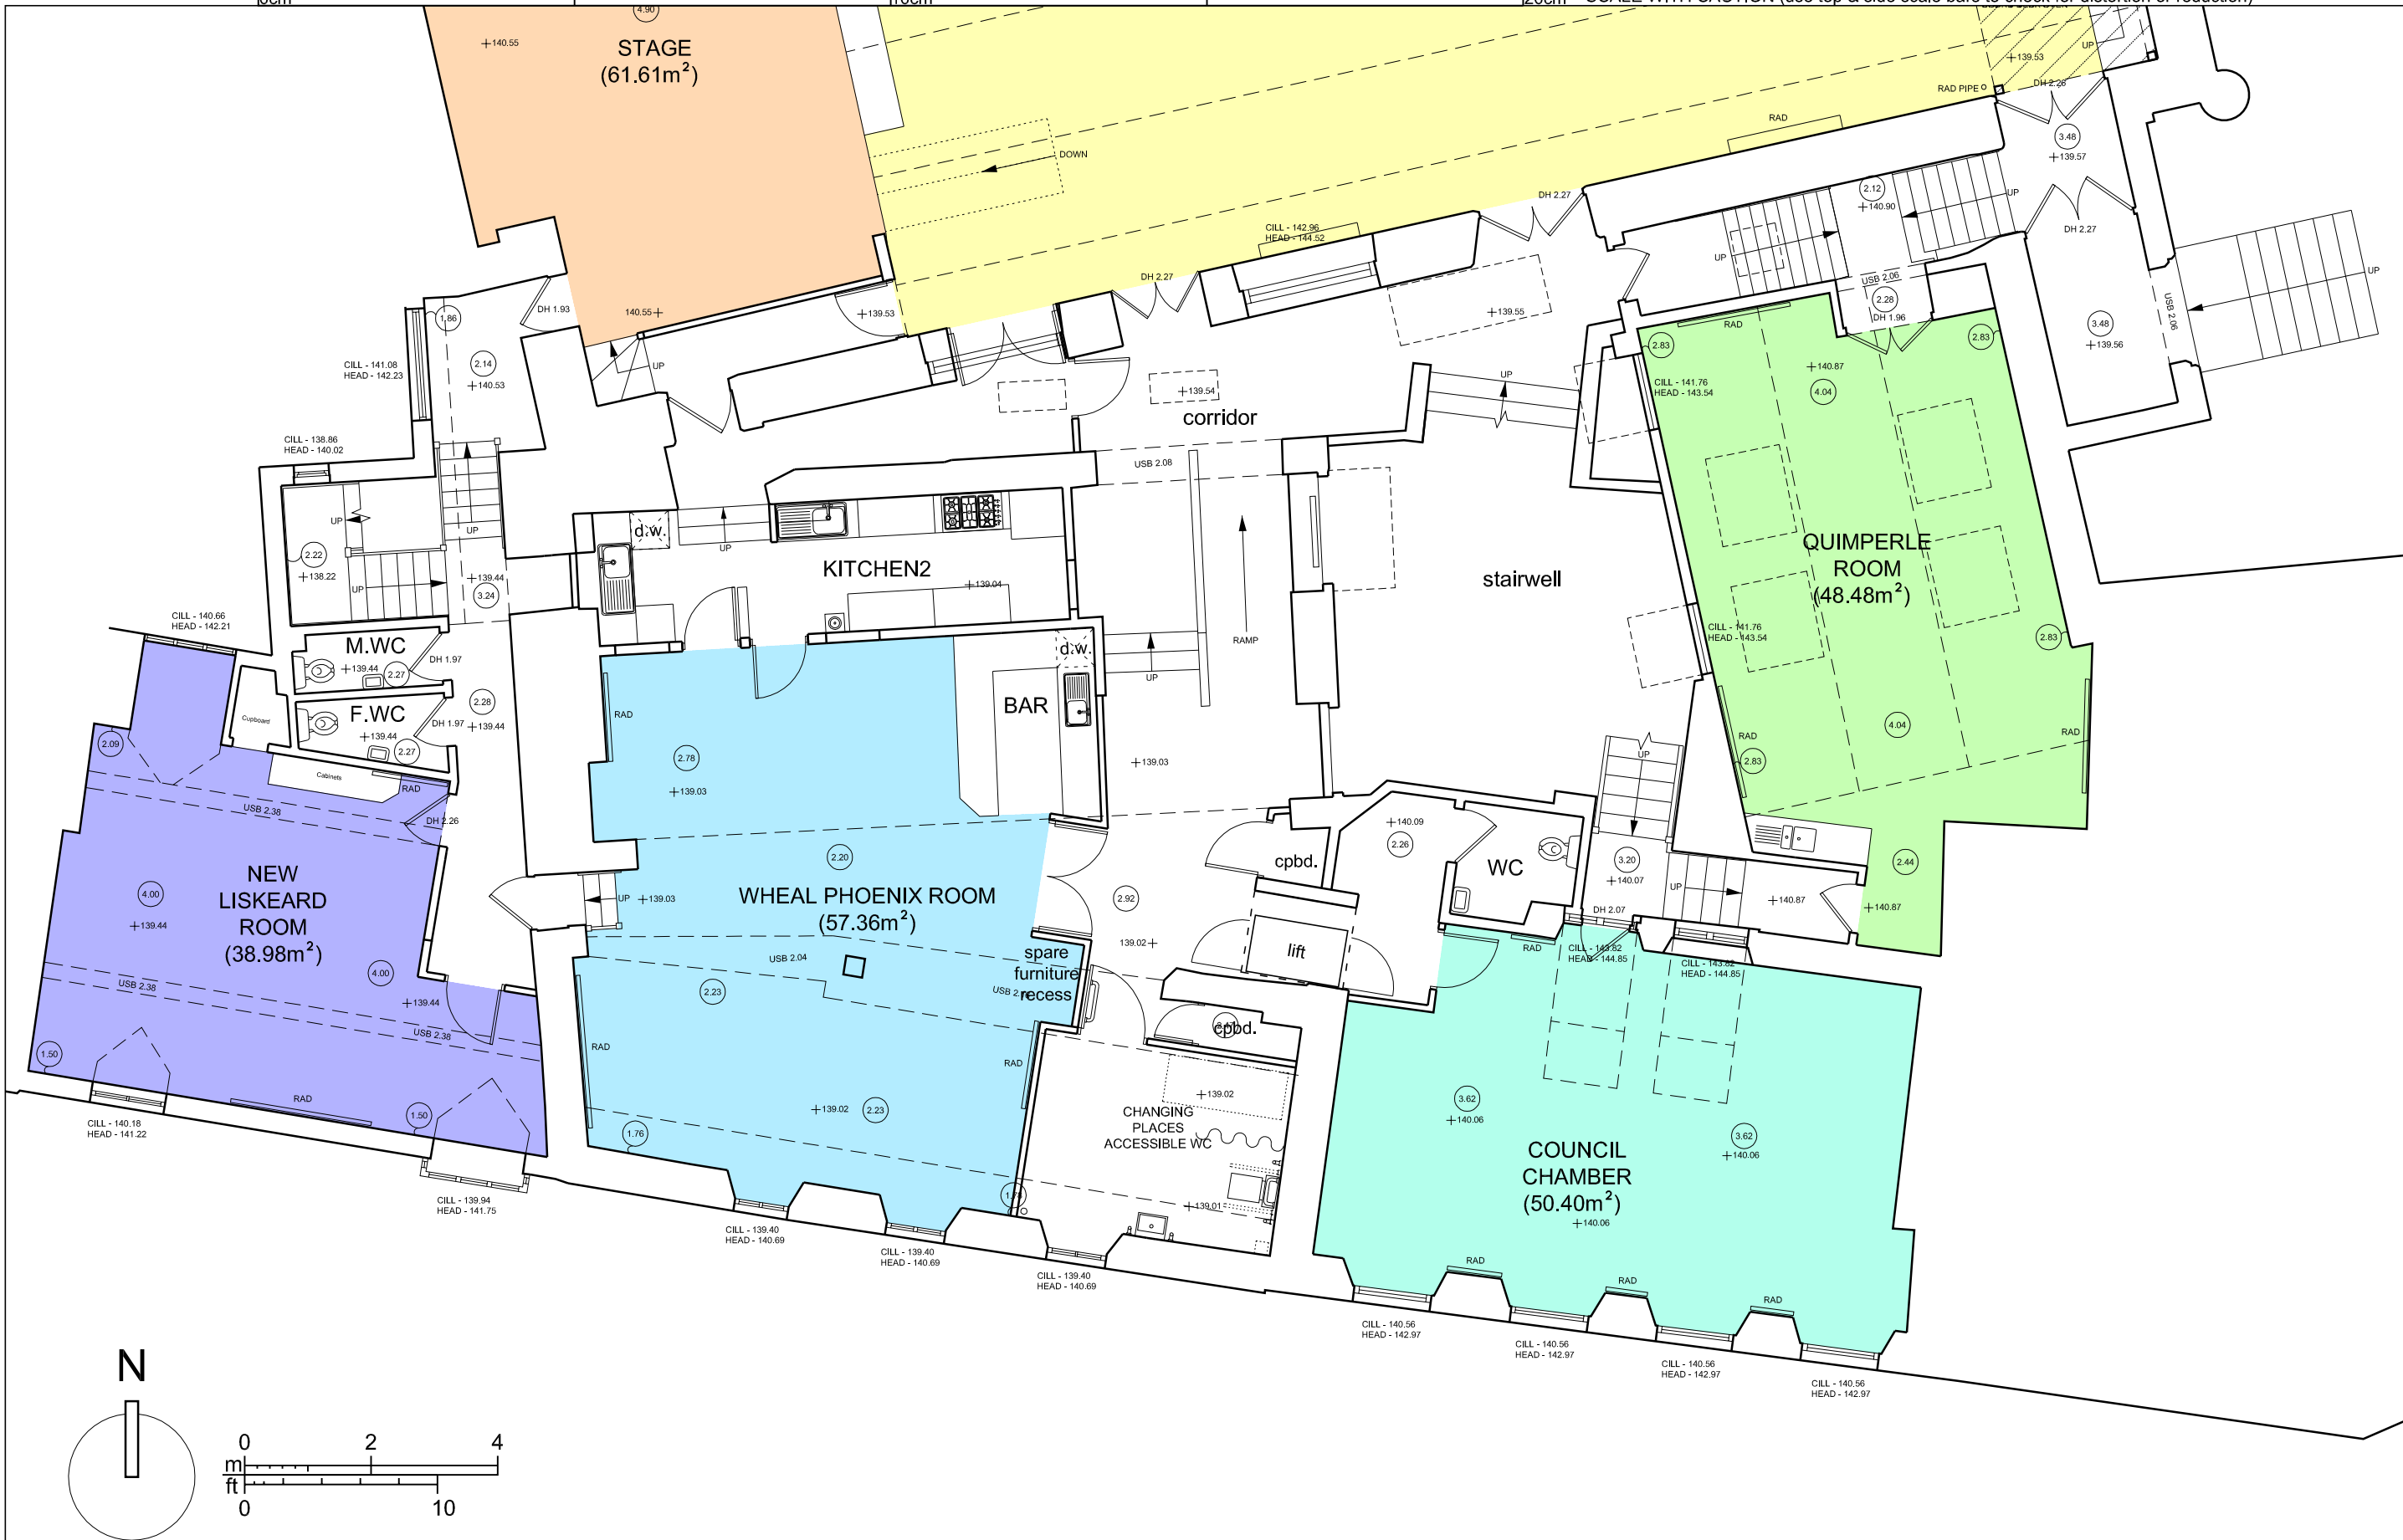

10cm

10cm

20cm

SCALE WITH CAUTION (use top & side scale bars to check for distortion or reduction)

STUDIO WINTER

Chartered Architect

THE PUBLIC HALL, LISKEARD I:100 [A3] MARCH 2021 AS BUILT DRAWINGS: FIRST FLOOR PLAN SOUTH 15/1395/103 A

A	01/04/2021	CGM	areas added
Let.	Date dd/mm/yy	Drawn	Revision Description

(This drawing was drafted from survey drawings by others with any errors or omissions therein)