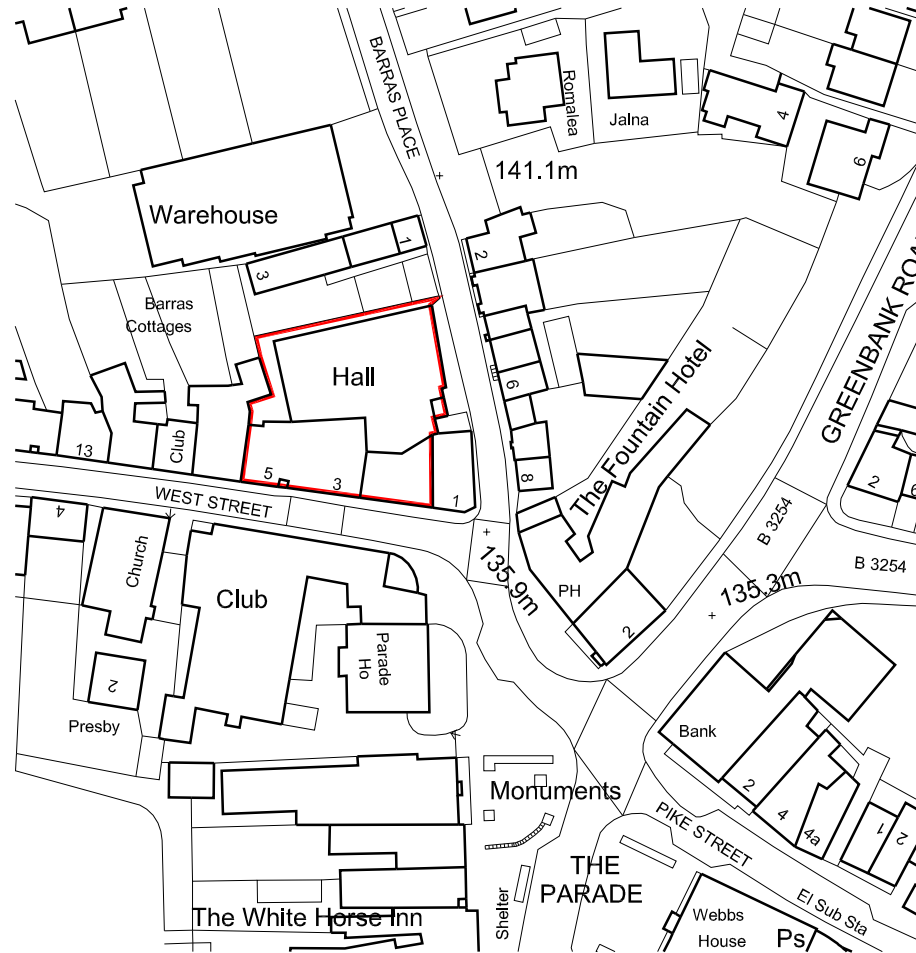

10cm

10cm SCALE WITH CAUTION (use top & side scale bars to check for distortion or reduction)

Let.	Date dd/mm/yy	Drawn	Revision Description
A	16/04/2018	CGM	updated as CL request

10cm

10cm

STUDIO WINTER

Chartered Architect

The Guildhall Liskeard Cornwall PL14 3JE T: 01579 345354 F: 01579 347527 E: mail@studiowinter.com

Report any discrepancies immediately.