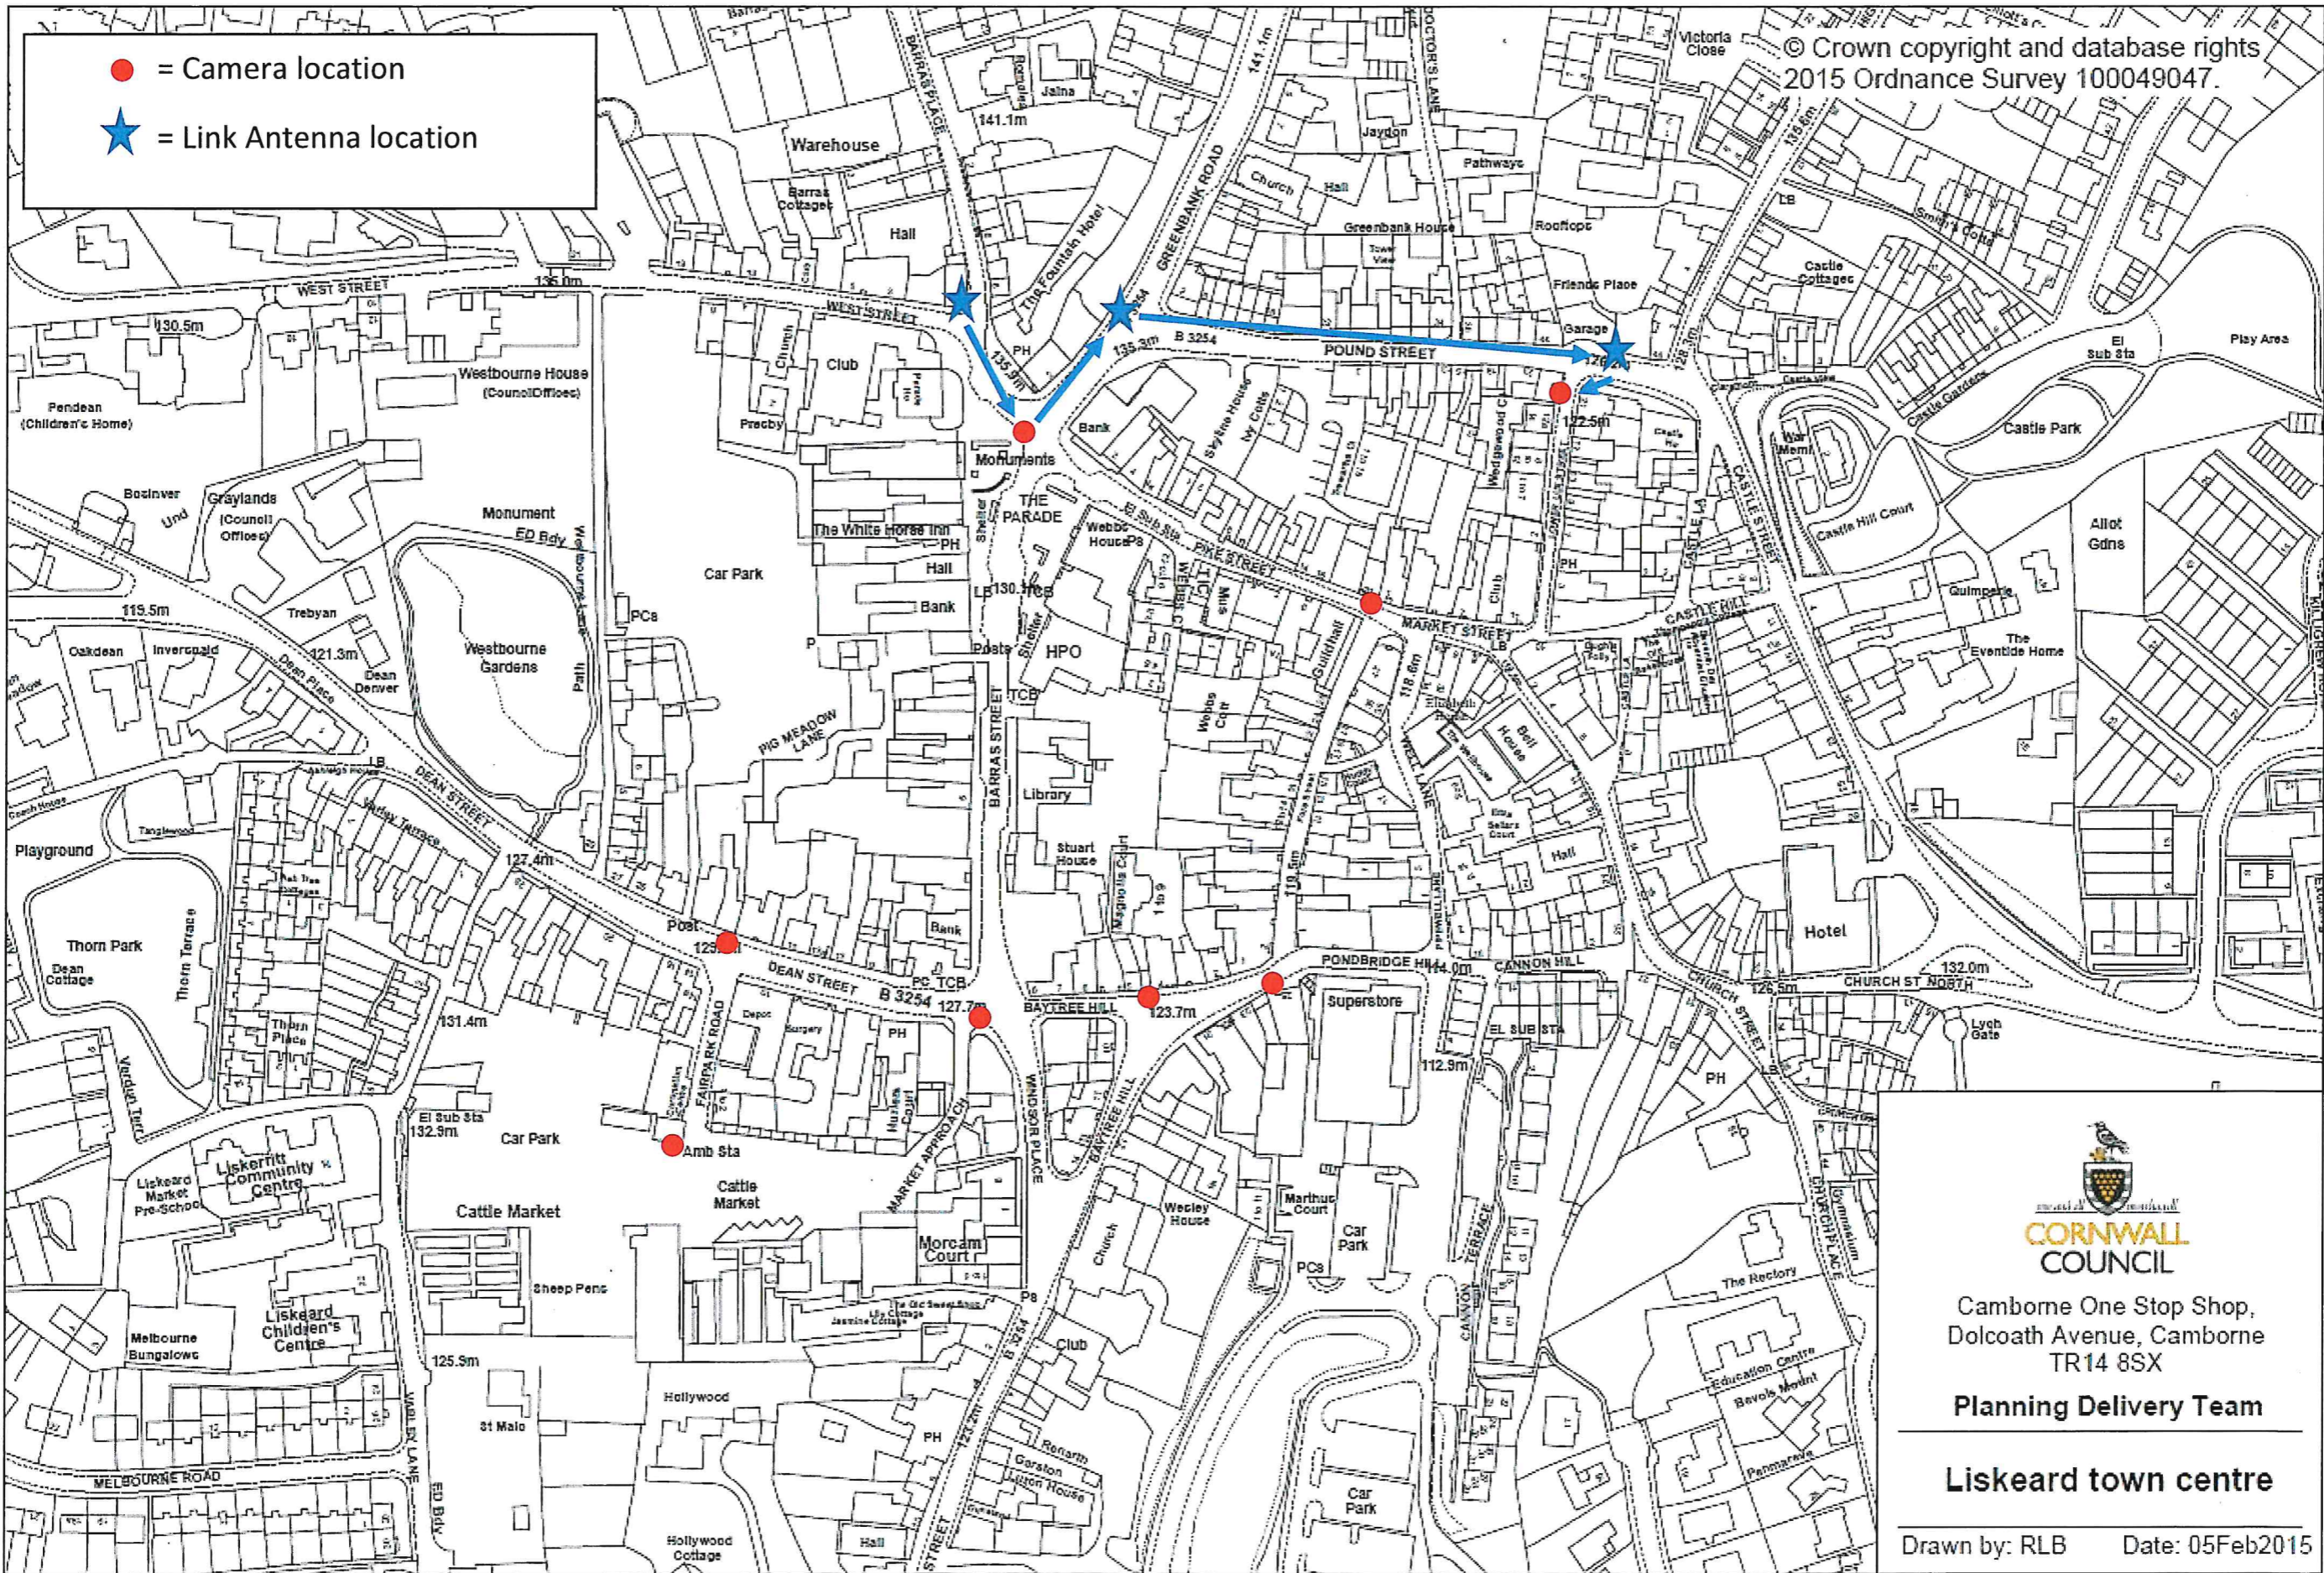

● = Camera location
★ = Link Antenna location

© Crown copyright and database rights
2015 Ordnance Survey 100049047.

Camborne One Stop Shop,
Dolcoath Avenue, Camborne
TR14 8SX

Planning Delivery Team

Liskeard town centre

Drawn by: RLB Date: 05Feb2015