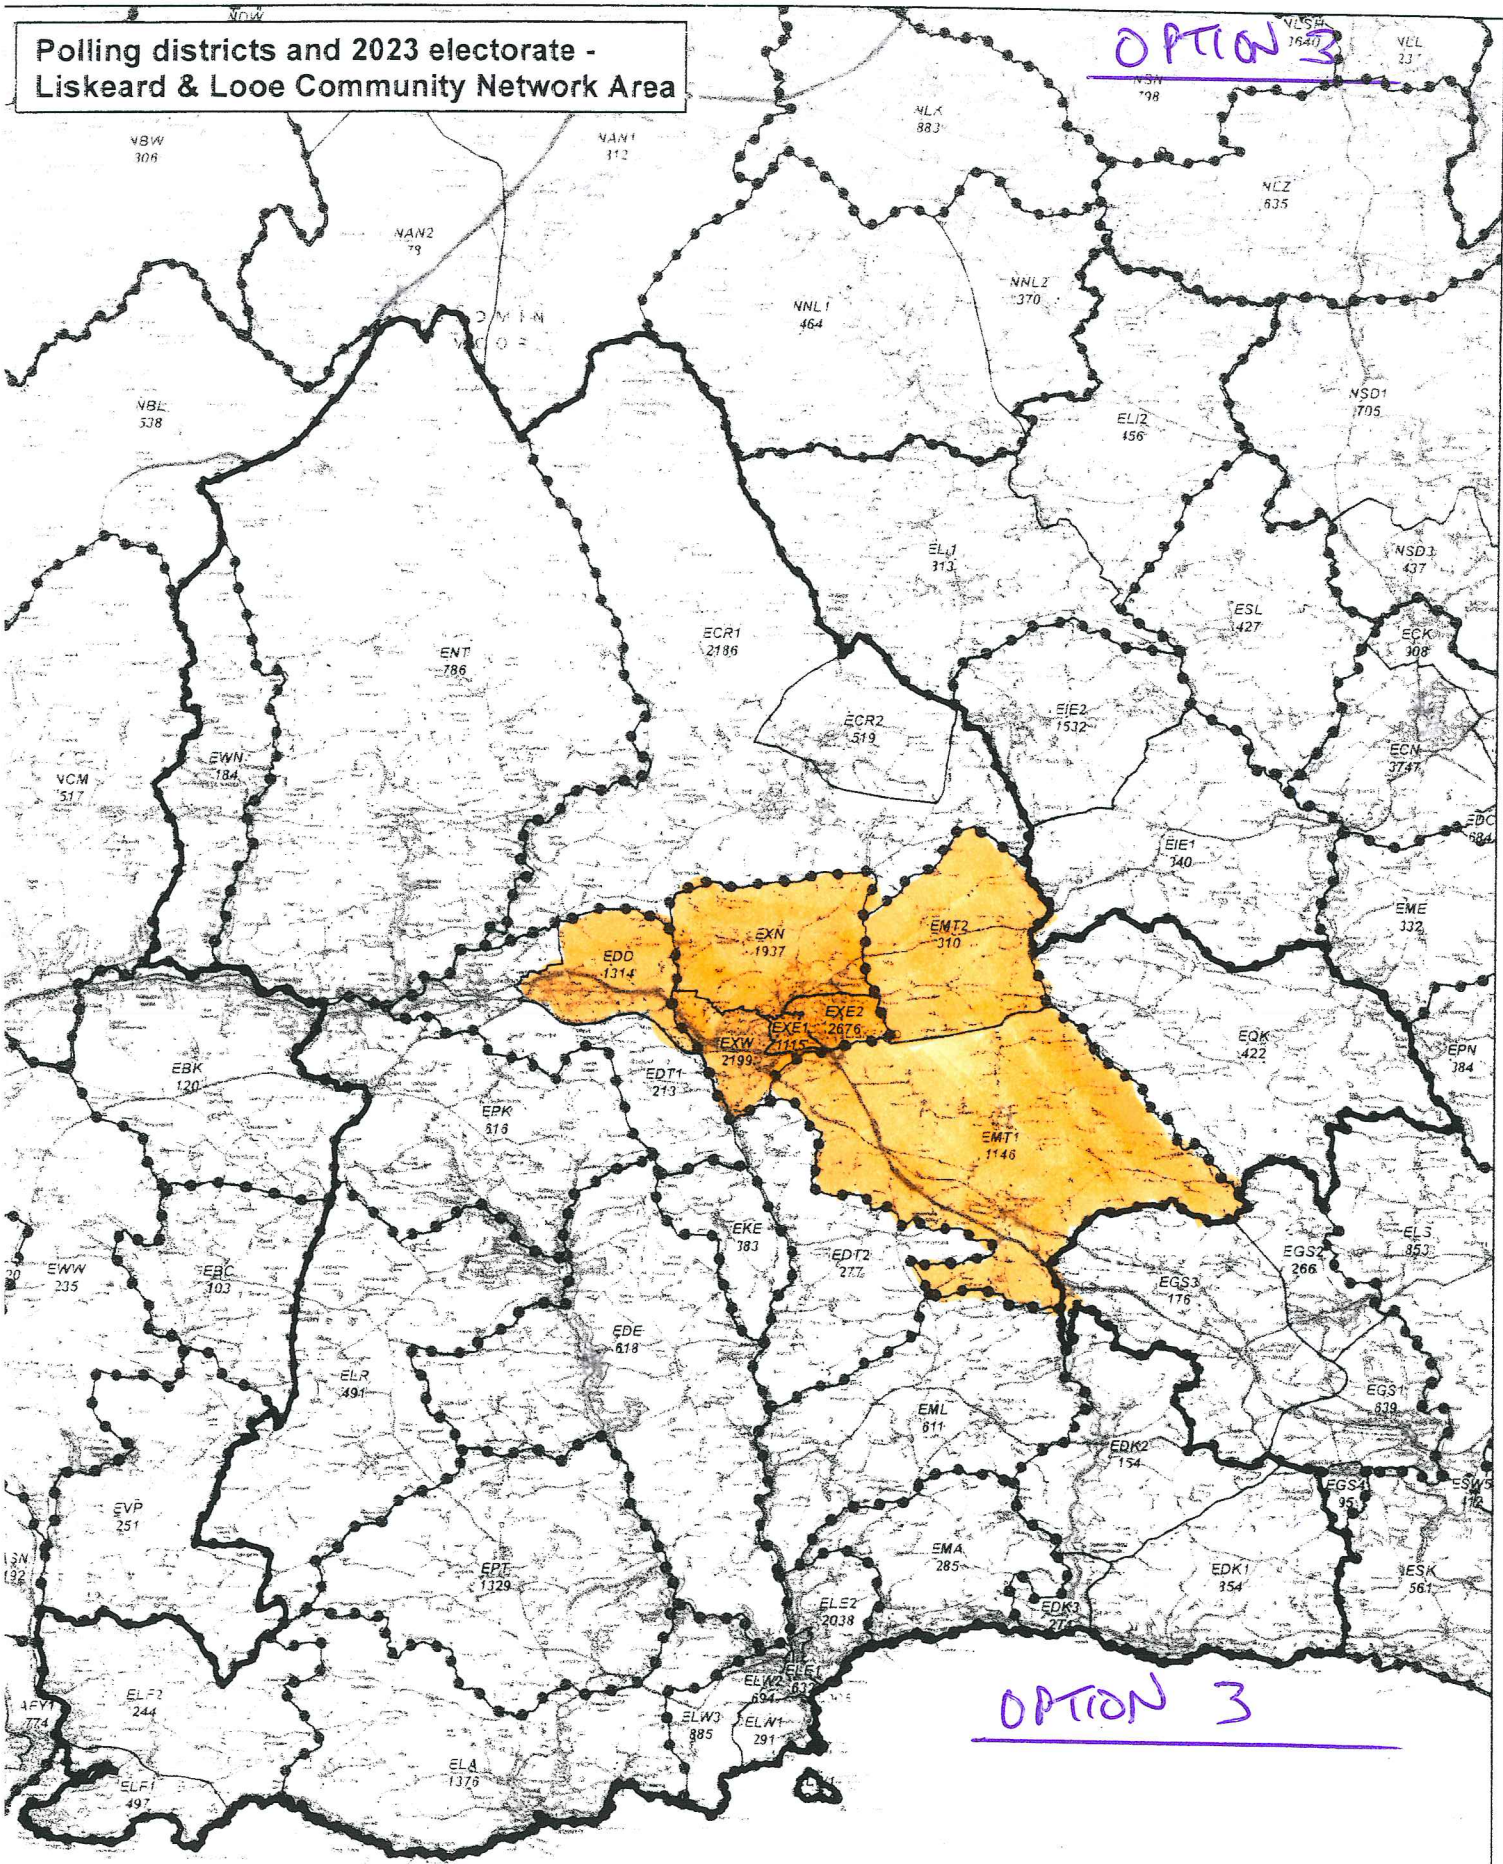

**Polling districts and 2023 electorate -
Liskeard & Looe Community Network Area**

OPTION 3

OPTION 3

Legend

- Polling Districts, PD Code & 2023 projected electorate
- Parish Boundary
- ▭ Community Network Area