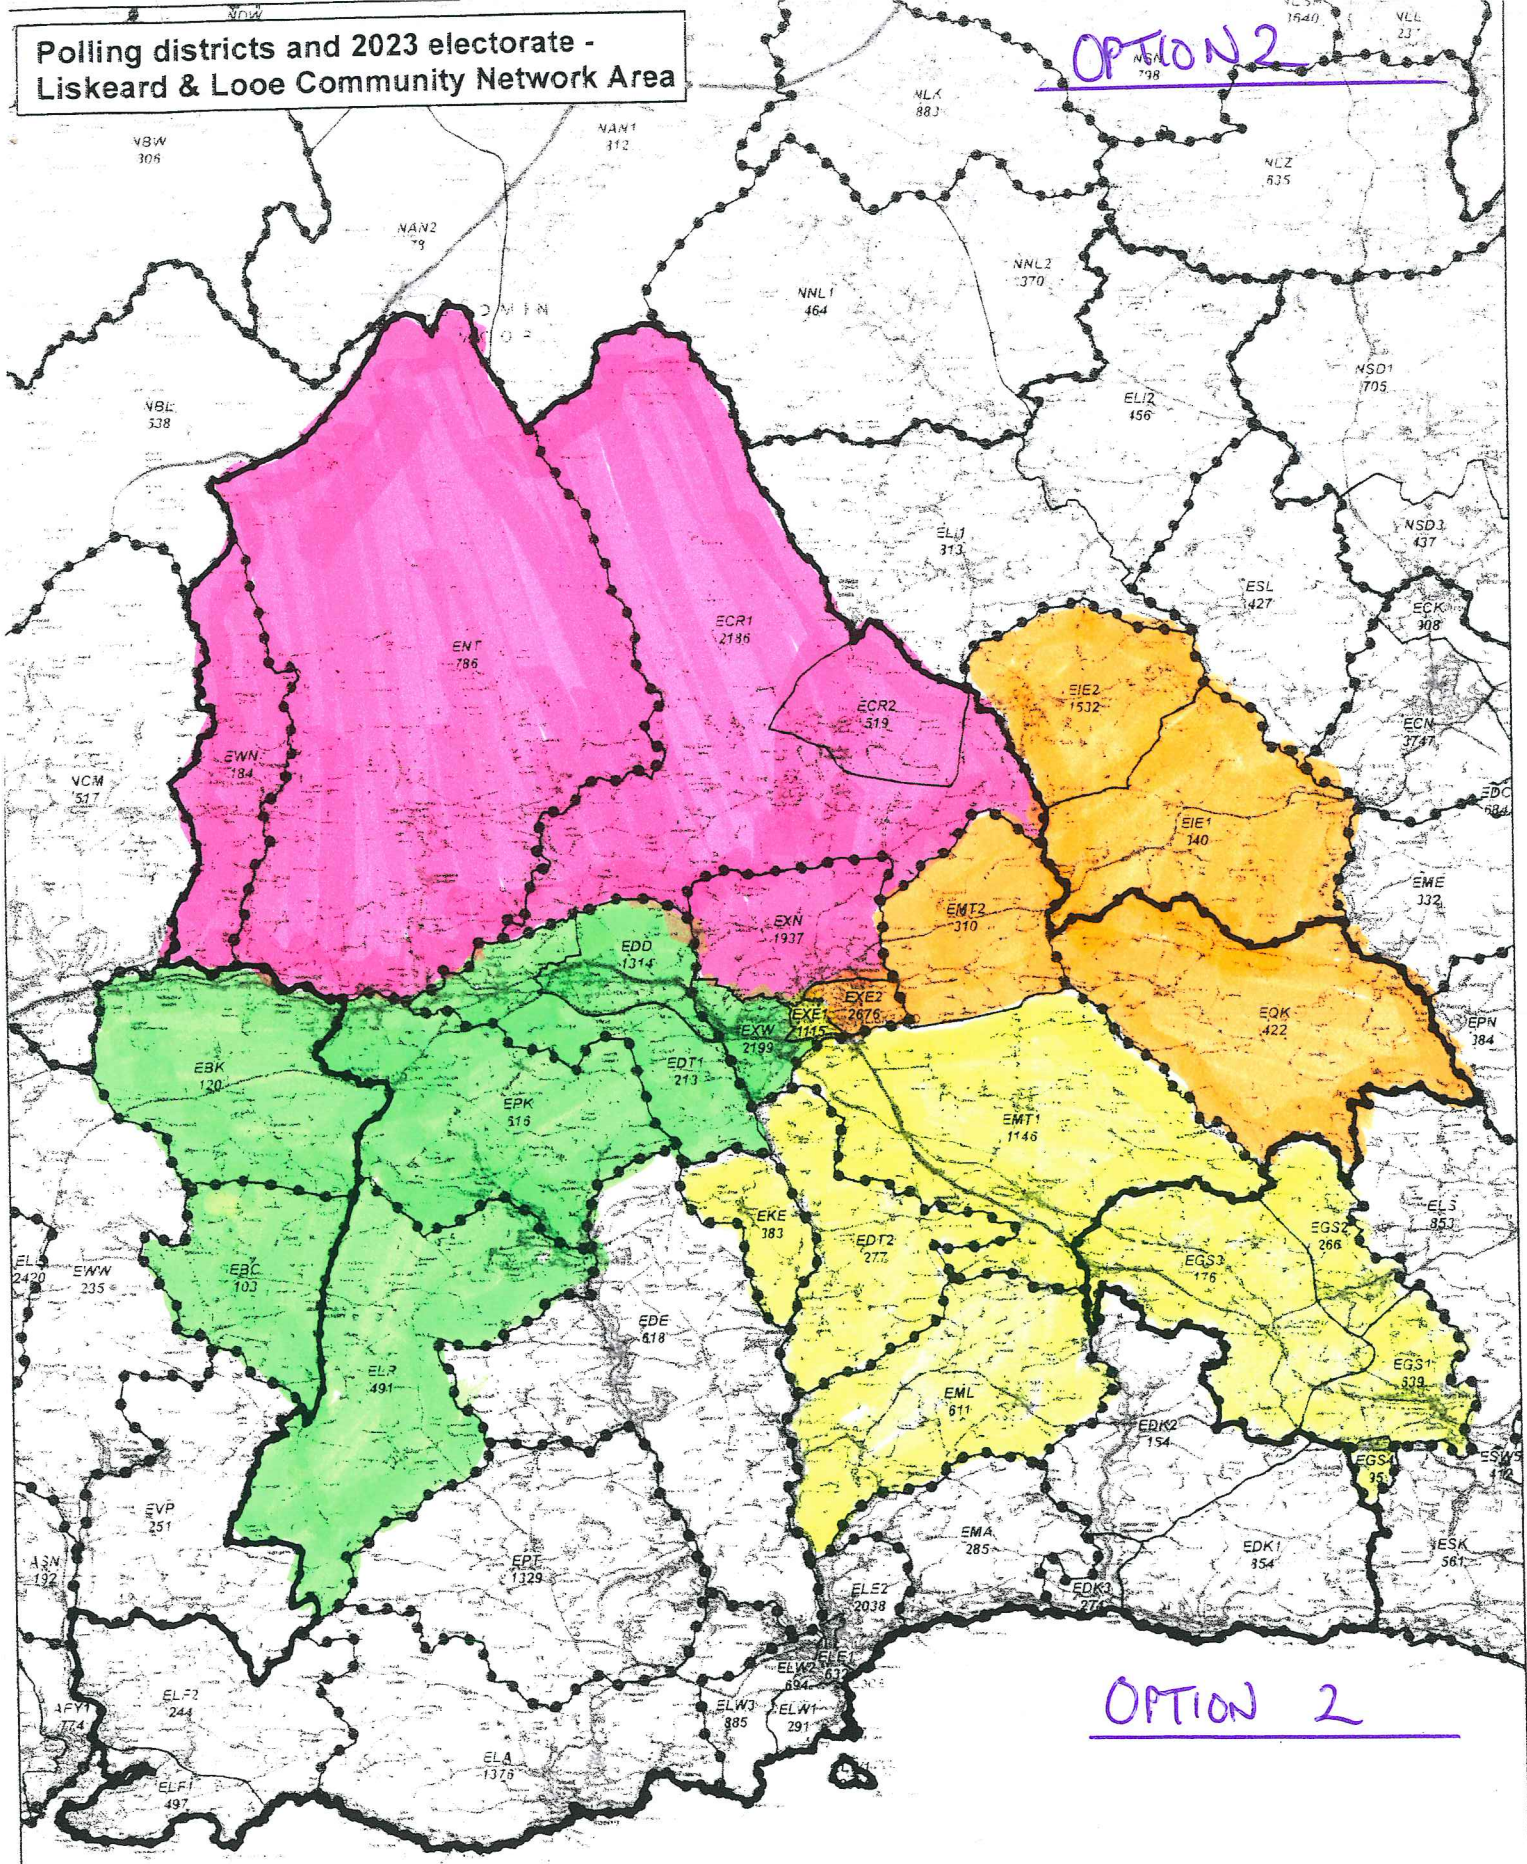

**Polling districts and 2023 electorate -  
Liskeard & Looe Community Network Area**

OPTION 2

OPTION 2

**Legend**

- Polling Districts (PD Code & 2023 projected electorate)
- Parish Boundary
- Community Network Area