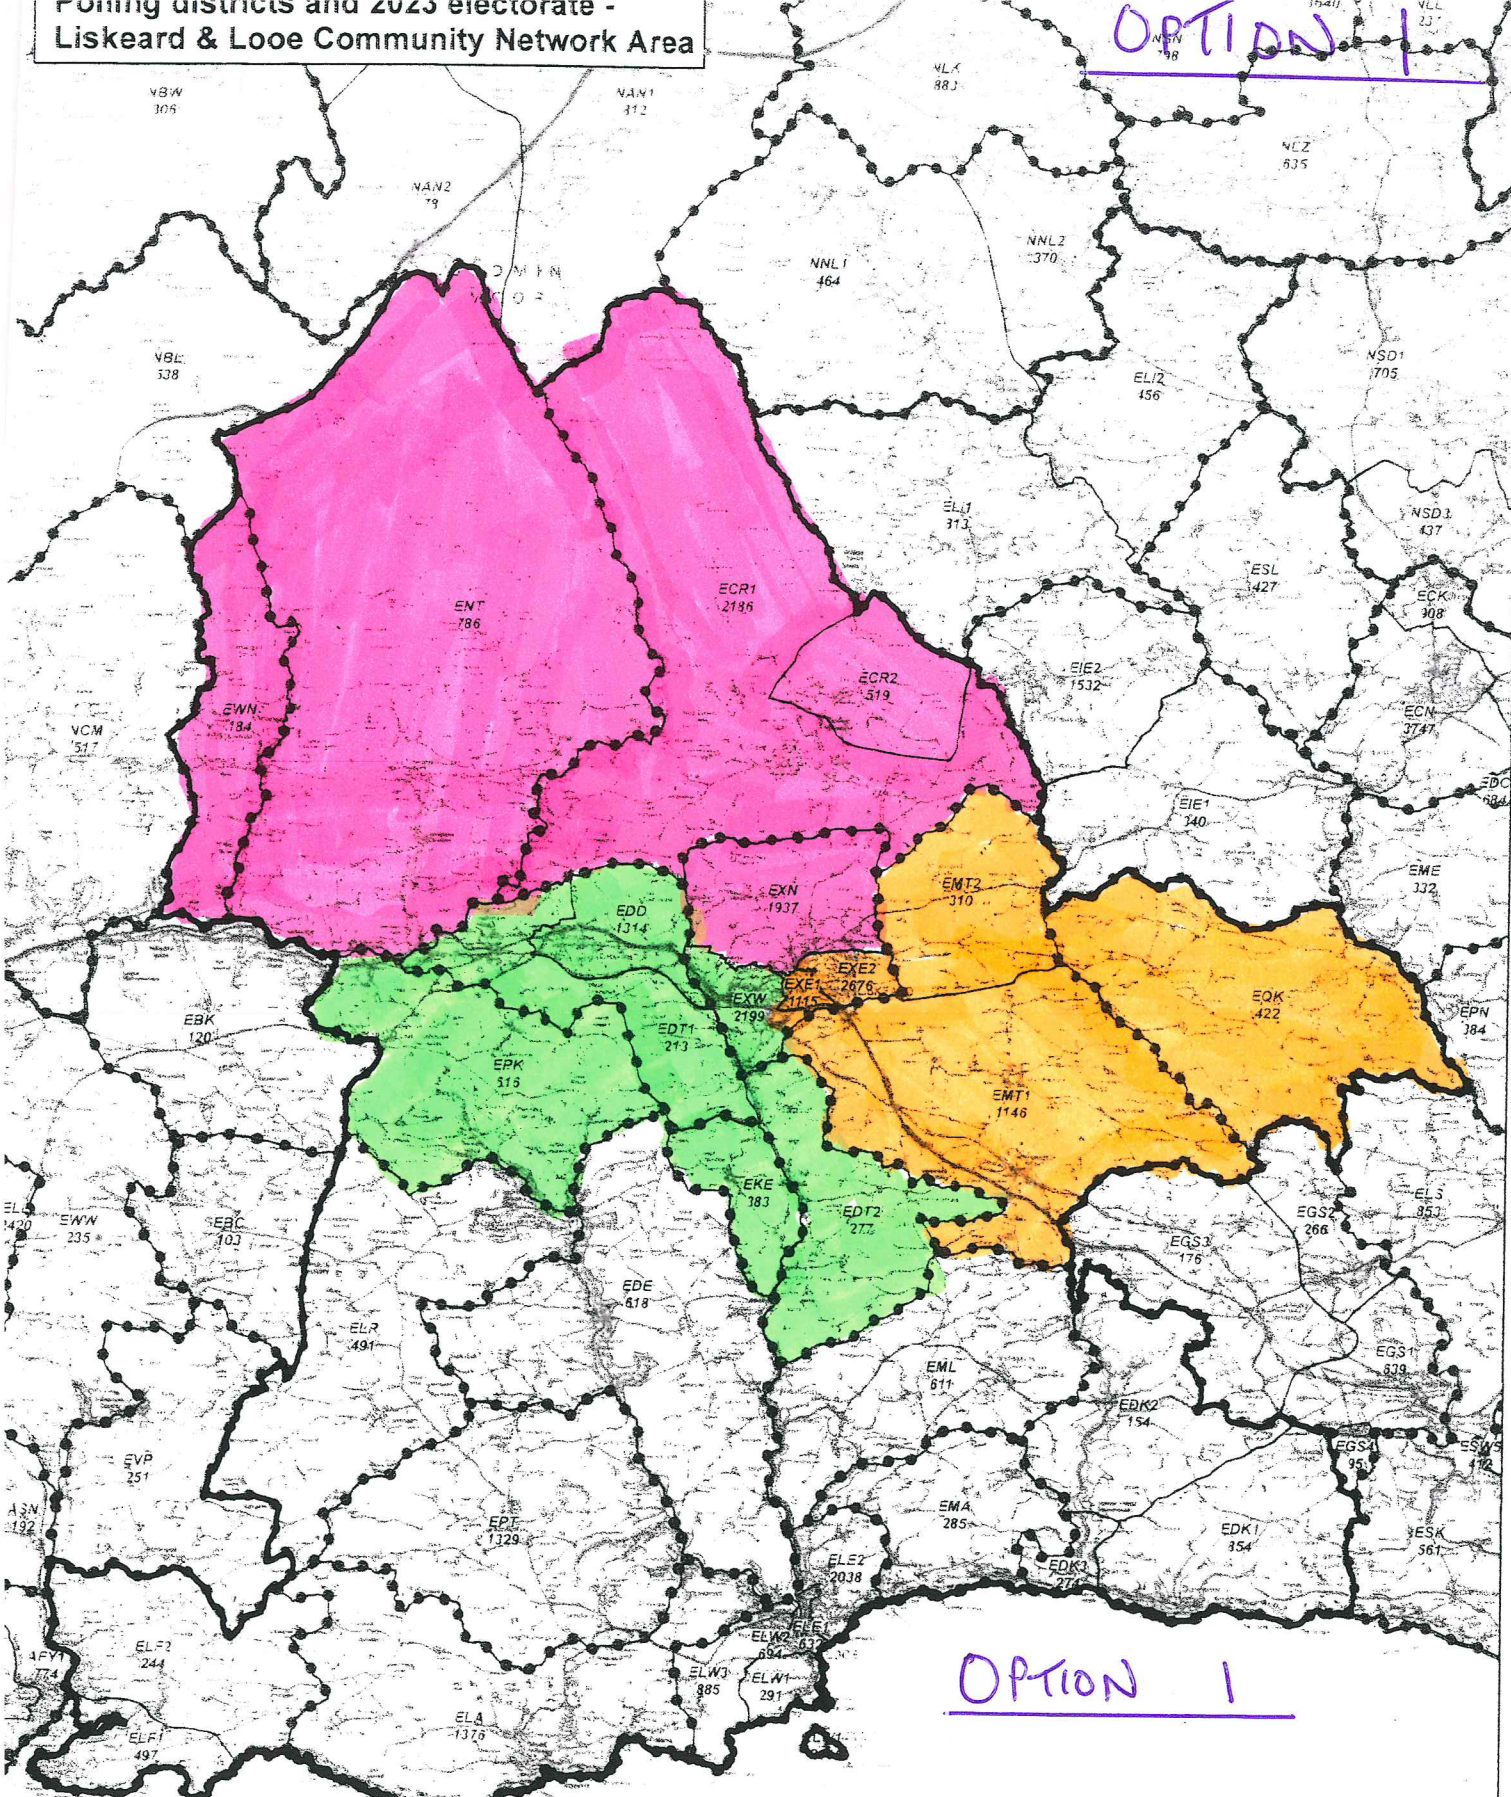

Forming districts and 2023 electorate -  
Liskeard & Looe Community Network Area

OPTION 1

OPTION 1

**Legend**

- Polling Districts (PD Code & 2023 projected electorate)
- Parish Boundary
- Community Network Area