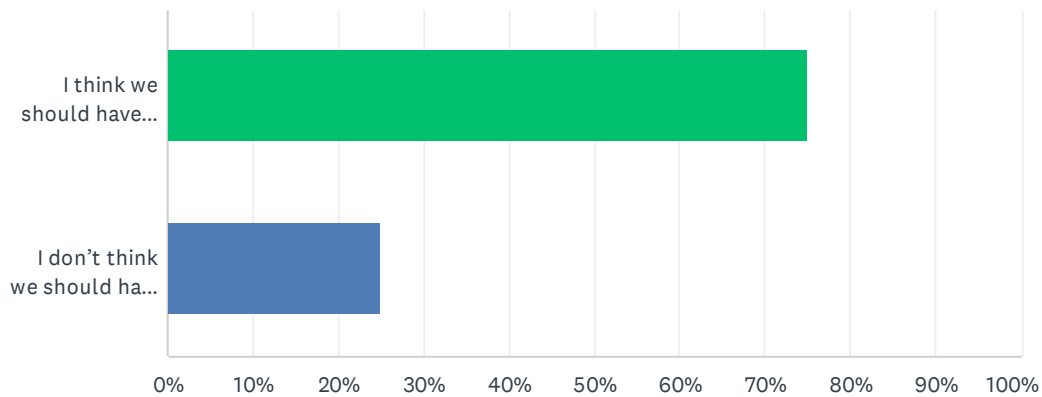

## Q1 Do you live in Liskeard?

Answered: 579 Skipped: 2

ANSWER CHOICES	RESPONSES
Yes	93.96% 544
No	6.04% 35
TOTAL	579

## Q2 Please choose one option below:

Answered: 572 Skipped: 9

ANSWER CHOICES	RESPONSES
I think we should have Christmas lights in Liskeard (which will mean an extra 11p a week on average council tax).	75.00% 429
I don't think we should have Christmas lights in Liskeard if it means an extra 11p a week on average council tax.	25.00% 143
TOTAL	572