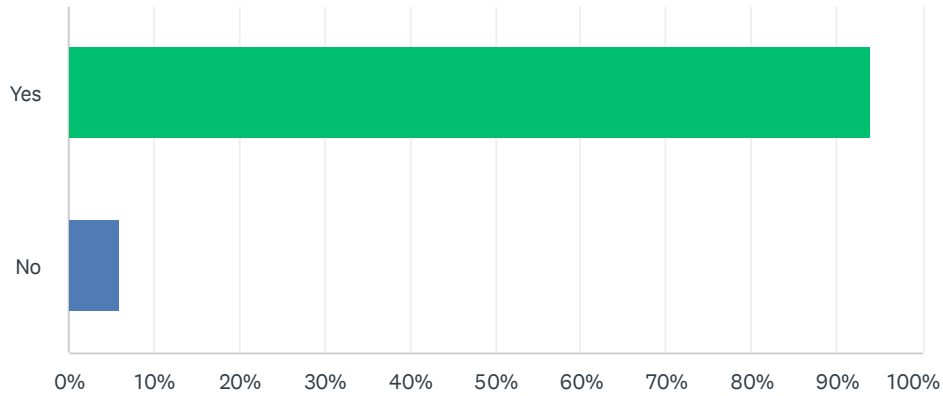

# Do you want Christmas lights in Liskeard?

## Q1 Do you live in Liskeard?

Answered: 579 Skipped: 2

ANSWER CHOICES	RESPONSES
Yes	93.96% 544
No	6.04% 35
TOTAL	579

## Q2 Please choose one option below:

Answered: 572 Skipped: 9

ANSWER CHOICES	RESPONSES
I think we should have Christmas lights in Liskeard (which will mean an extra 11p a week on average council tax).	75.00% 429
I don't think we should have Christmas lights in Liskeard if it means an extra 11p a week on average council tax.	25.00% 143
TOTAL	572