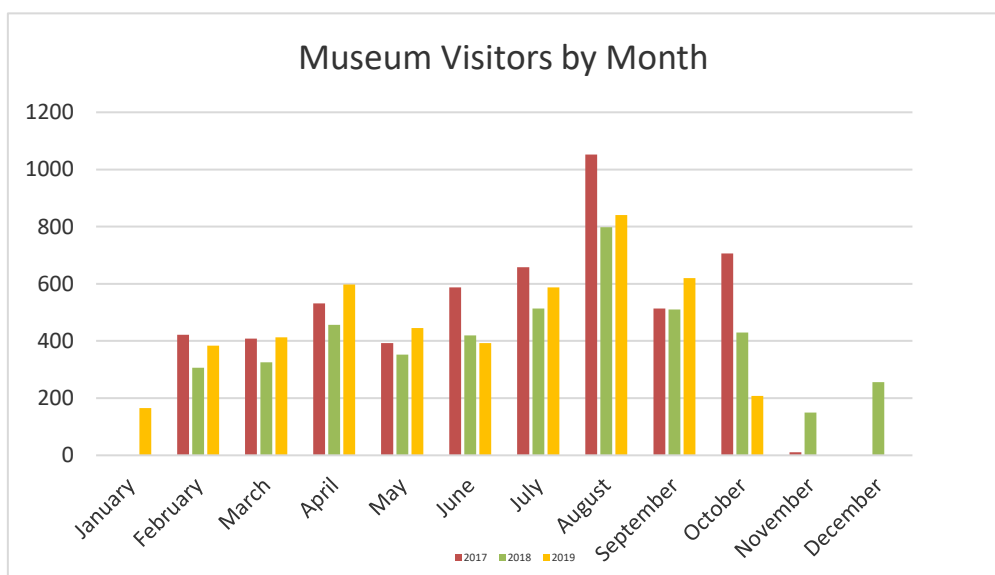

Museum Visitors - Yearly record (calendar years)

	2012	2013	2014	2015	2016	2017	2018	2019
January		79	96	132	20			165
February	157	157	203	319	359	422	306	384
March	173	140	322	278	332	408	325	413
April	310	336	247	270	429	531	457	597
May	764	405	227	240	297	393	352	445
June	329	485	183	353	468	587	419	393
July	402	463	461	568	815	658	513	587
August	593	611	690	562	807	1052	798	841
September	407	375	365	333	470	514	510	620
October	324	373	331	400	413	706	430	208
November	344	268	200	110		11	150	0
December	264	186	57	21			256	0
Total	4067	3878	3382	3586	4410	5282	4516	4653
* May 2012 disproportionately high due to Olympic Torch Day						398		
* July 2016 disproportionately high due to Man Engine Day						351		