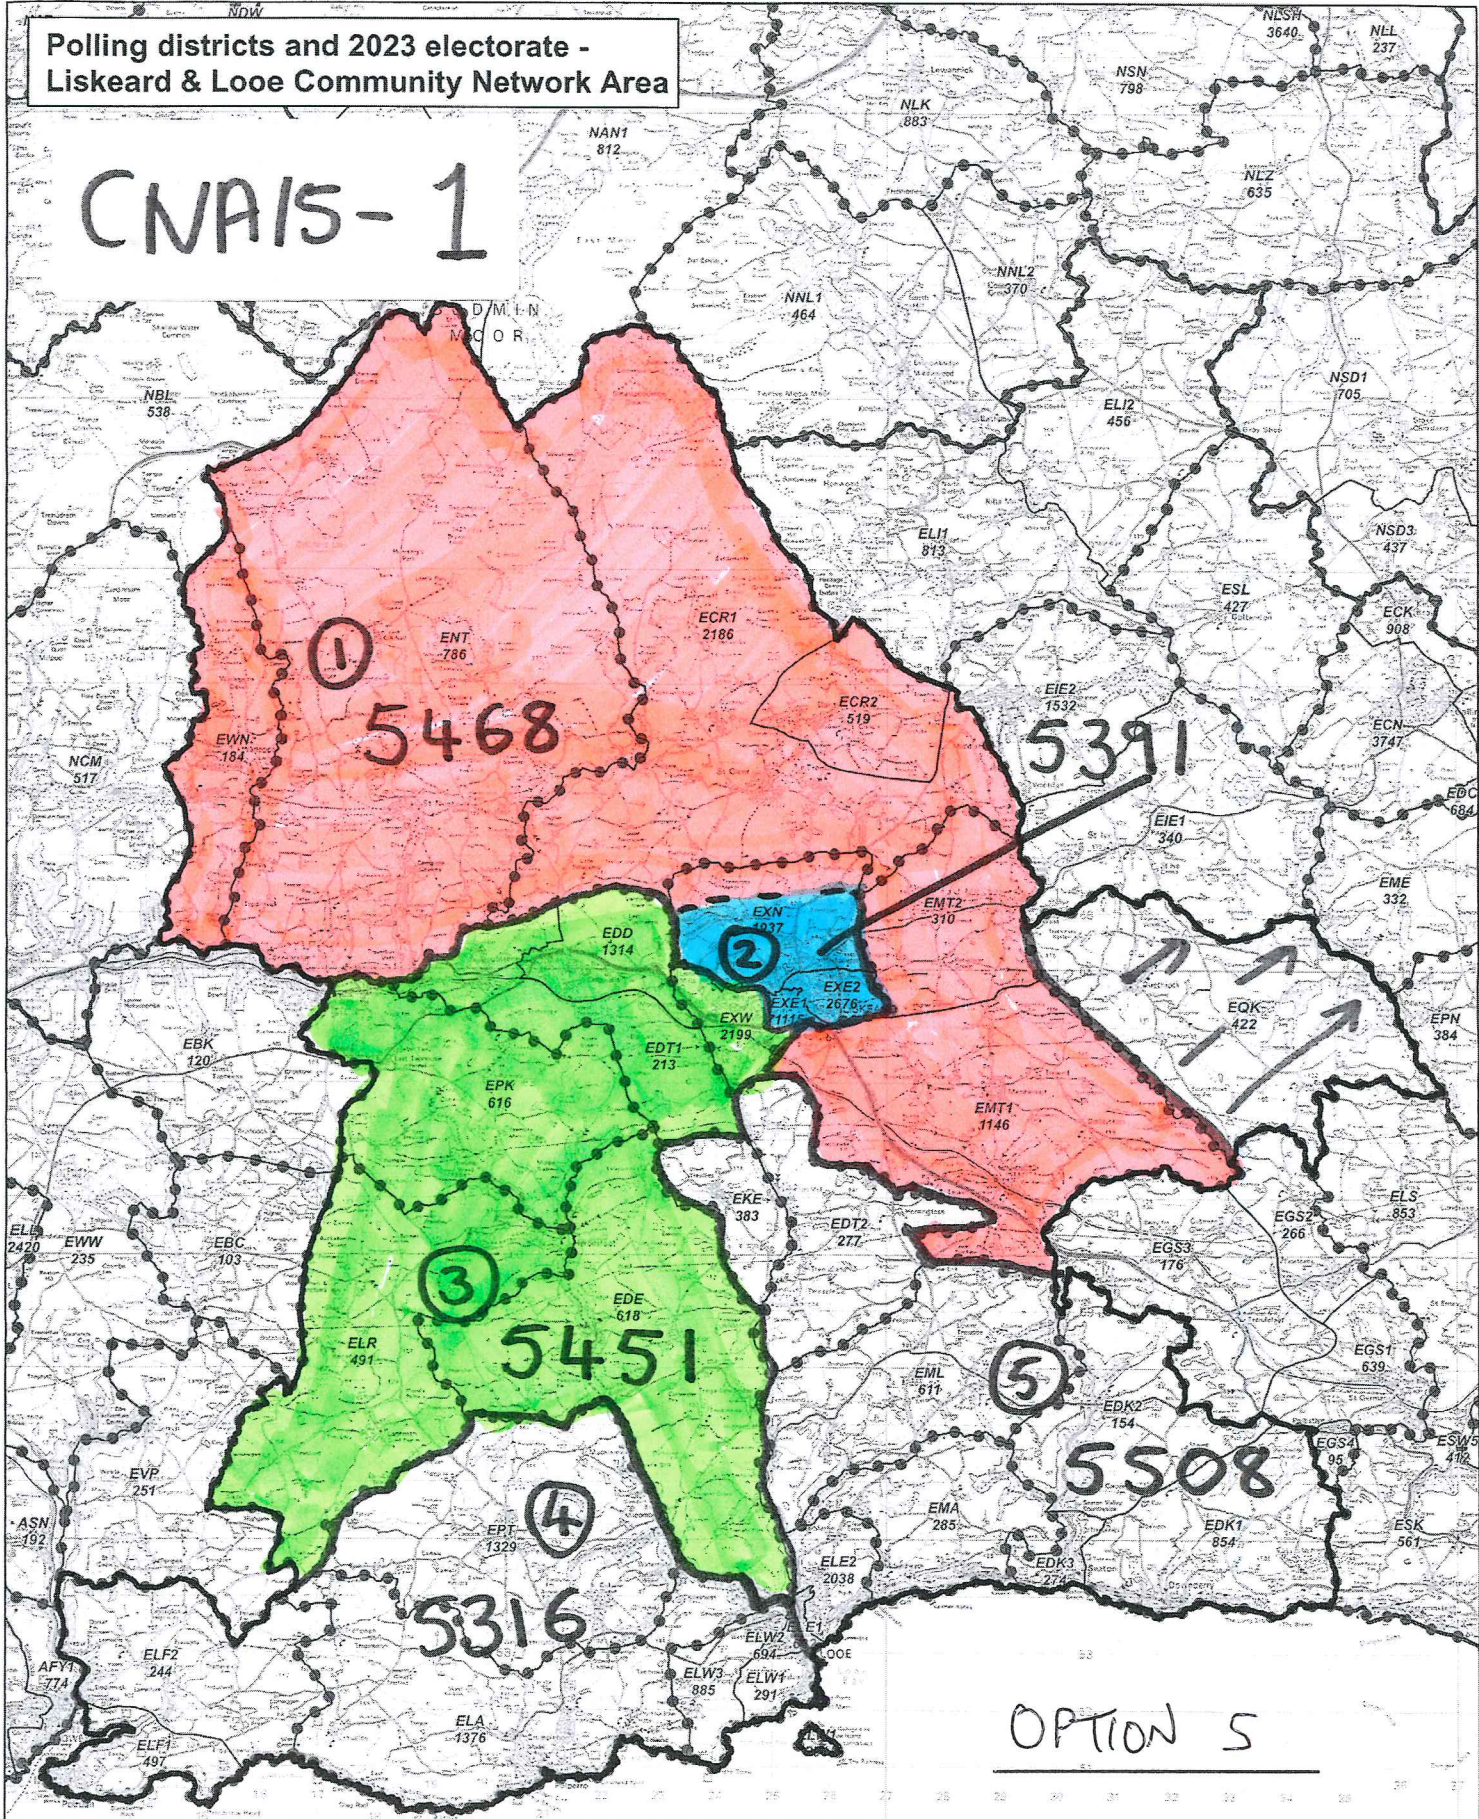

Polling districts and 2023 electorate - Liskeard & Looe Community Network Area

CNAIS-1

OPTION 5

Legend

- Polling Districts (PD Code & 2023 projected electorate)
- Parish Boundary
- ▭ Community Network Area