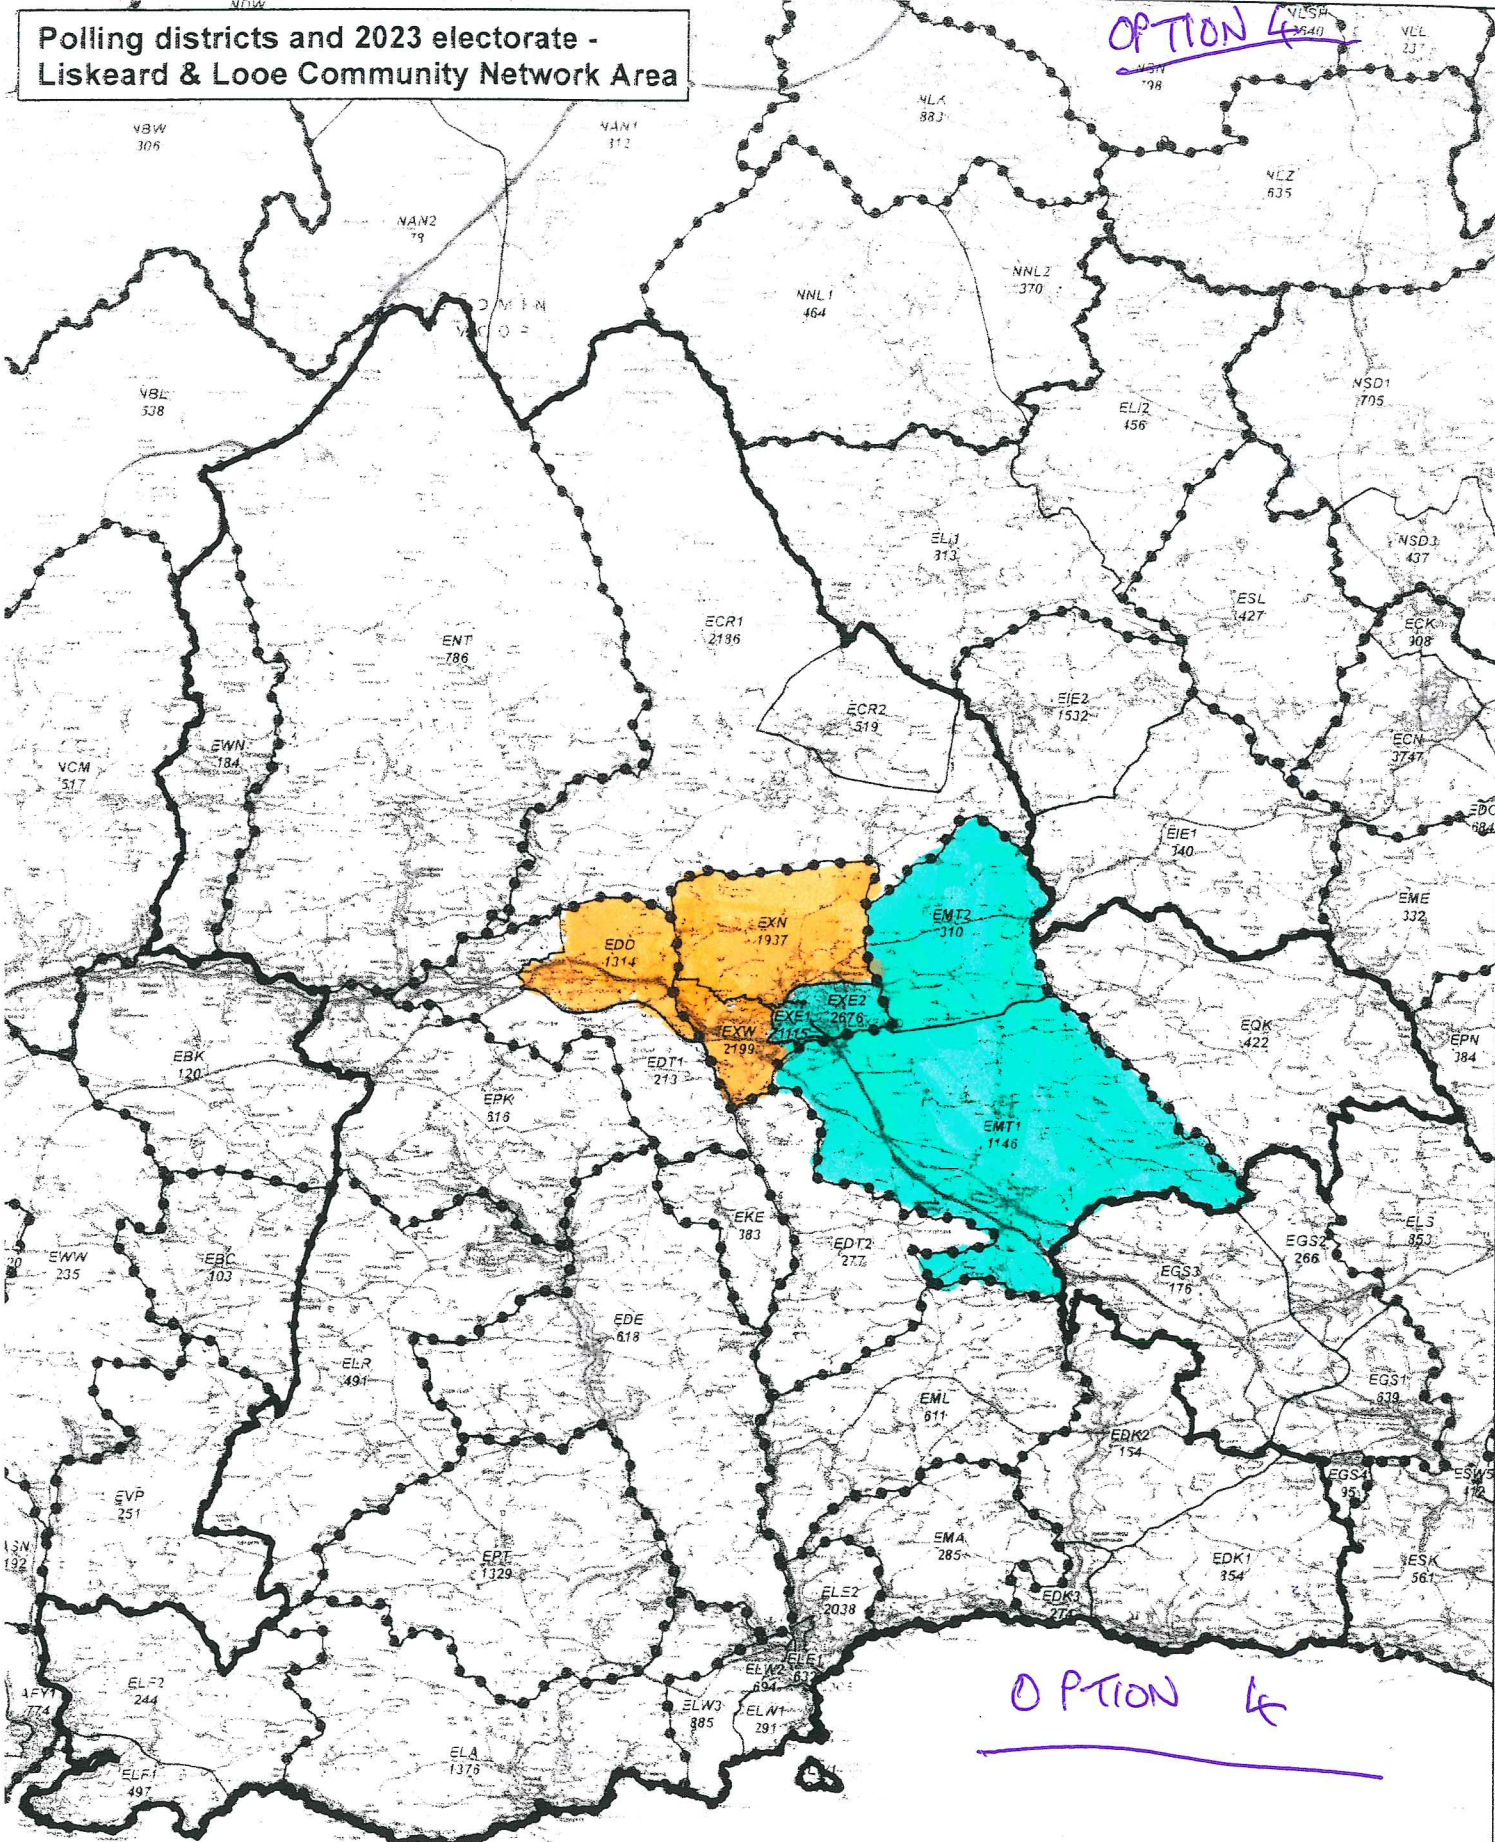

**Polling districts and 2023 electorate -
Liskeard & Looe Community Network Area**

OPTION 4

OPTION 4

Legend

- Polling Districts, PD Code & 2023 projected electorate
- Parish Boundary
- Community Network Area