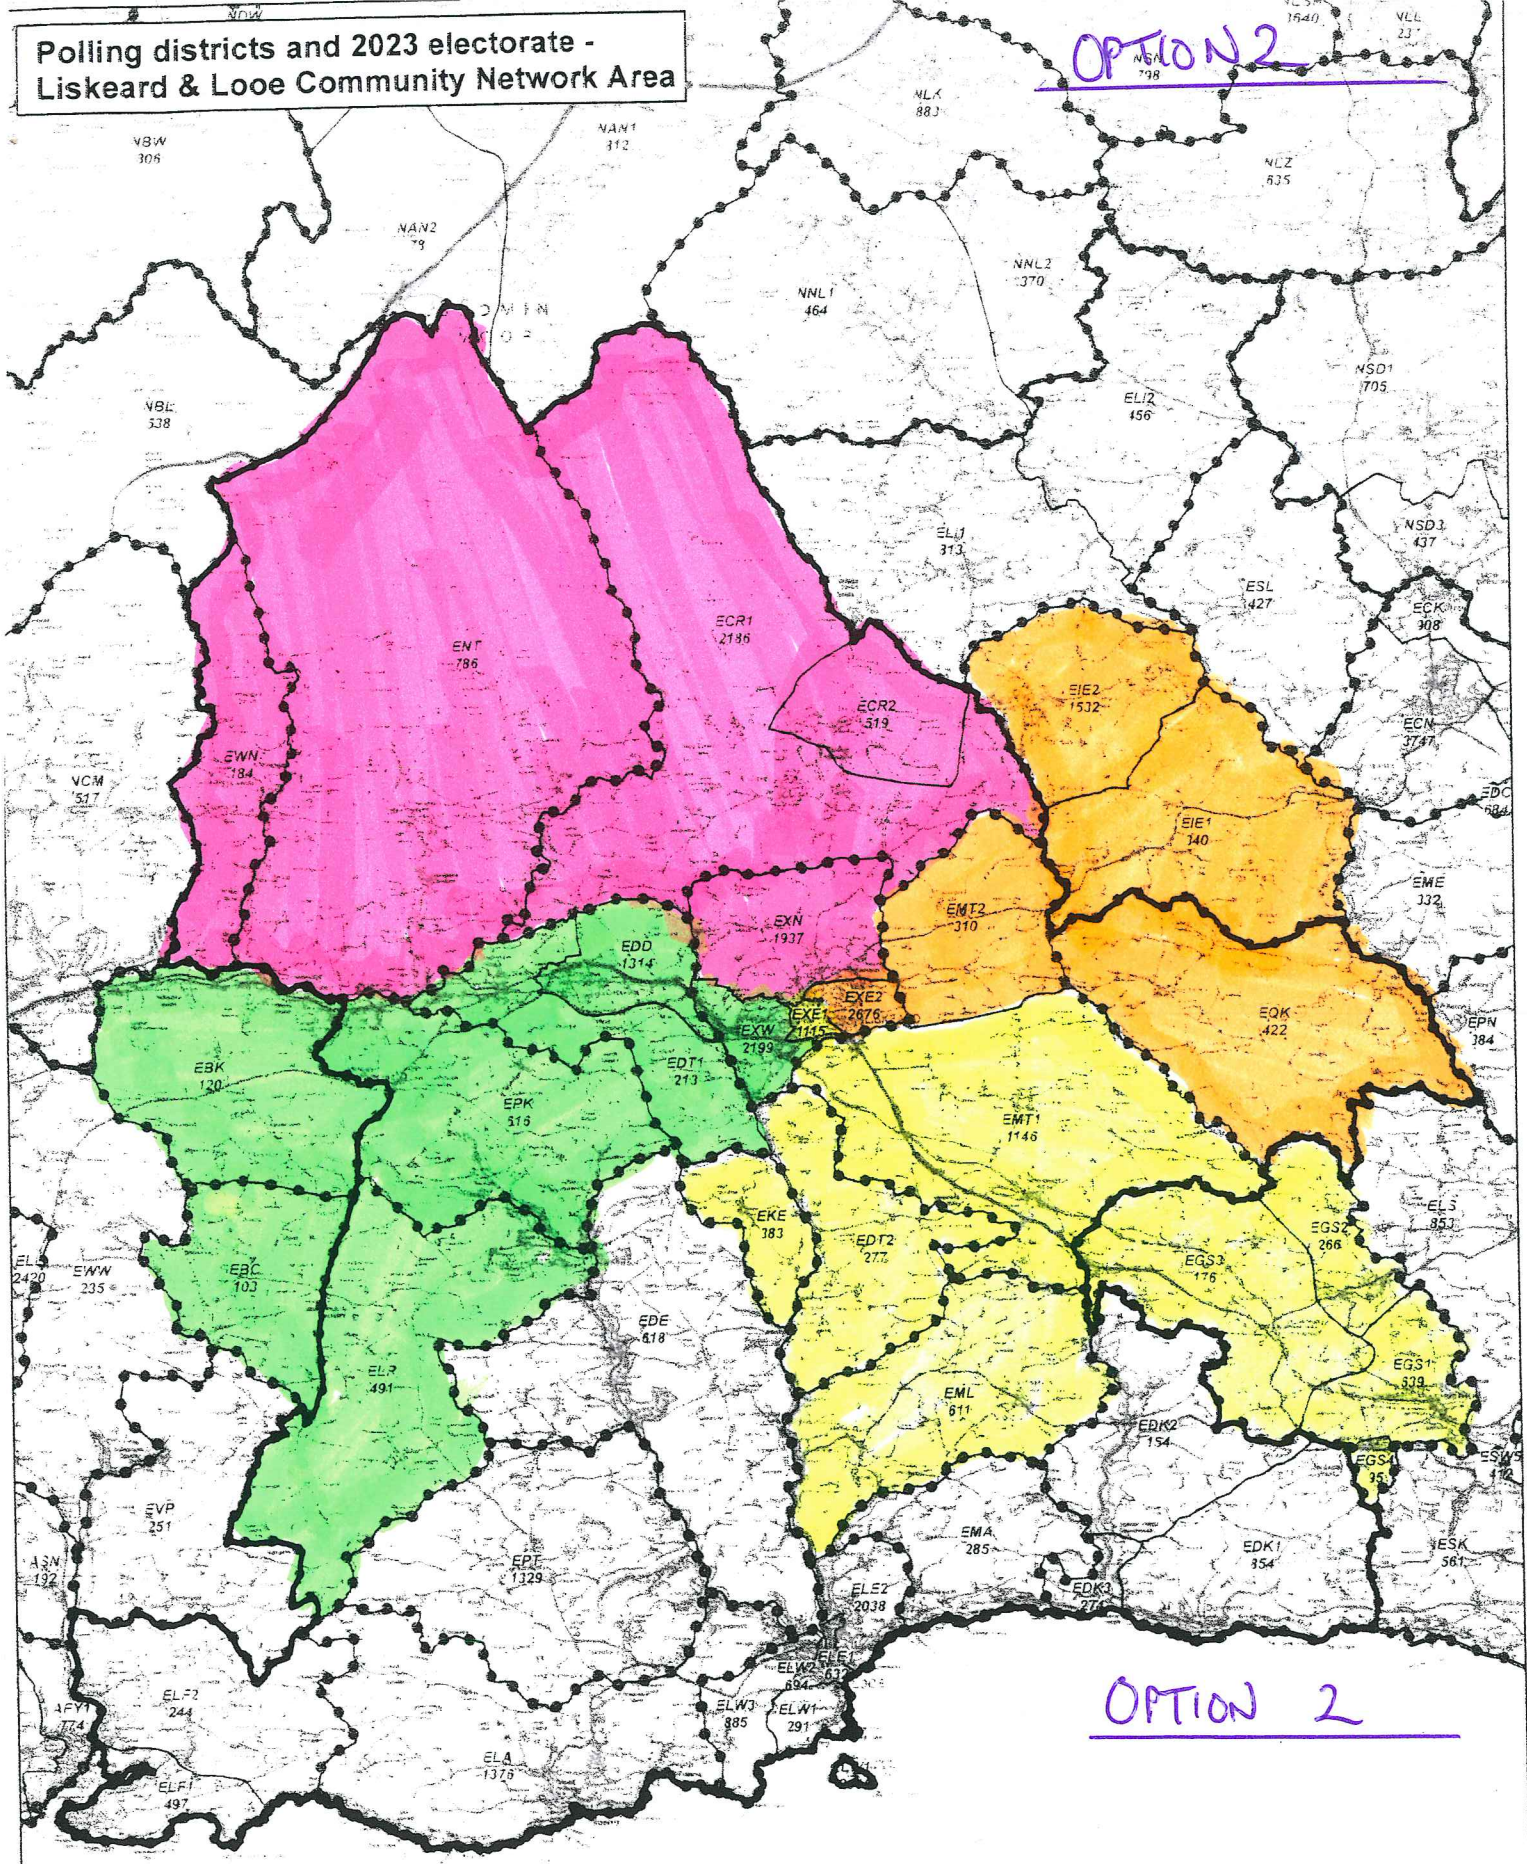

**Polling districts and 2023 electorate -
Liskeard & Looe Community Network Area**

OPTION 2

OPTION 2

Legend

- Polling Districts (PD Code & 2023 projected electorate)
- Parish Boundary
- Community Network Area