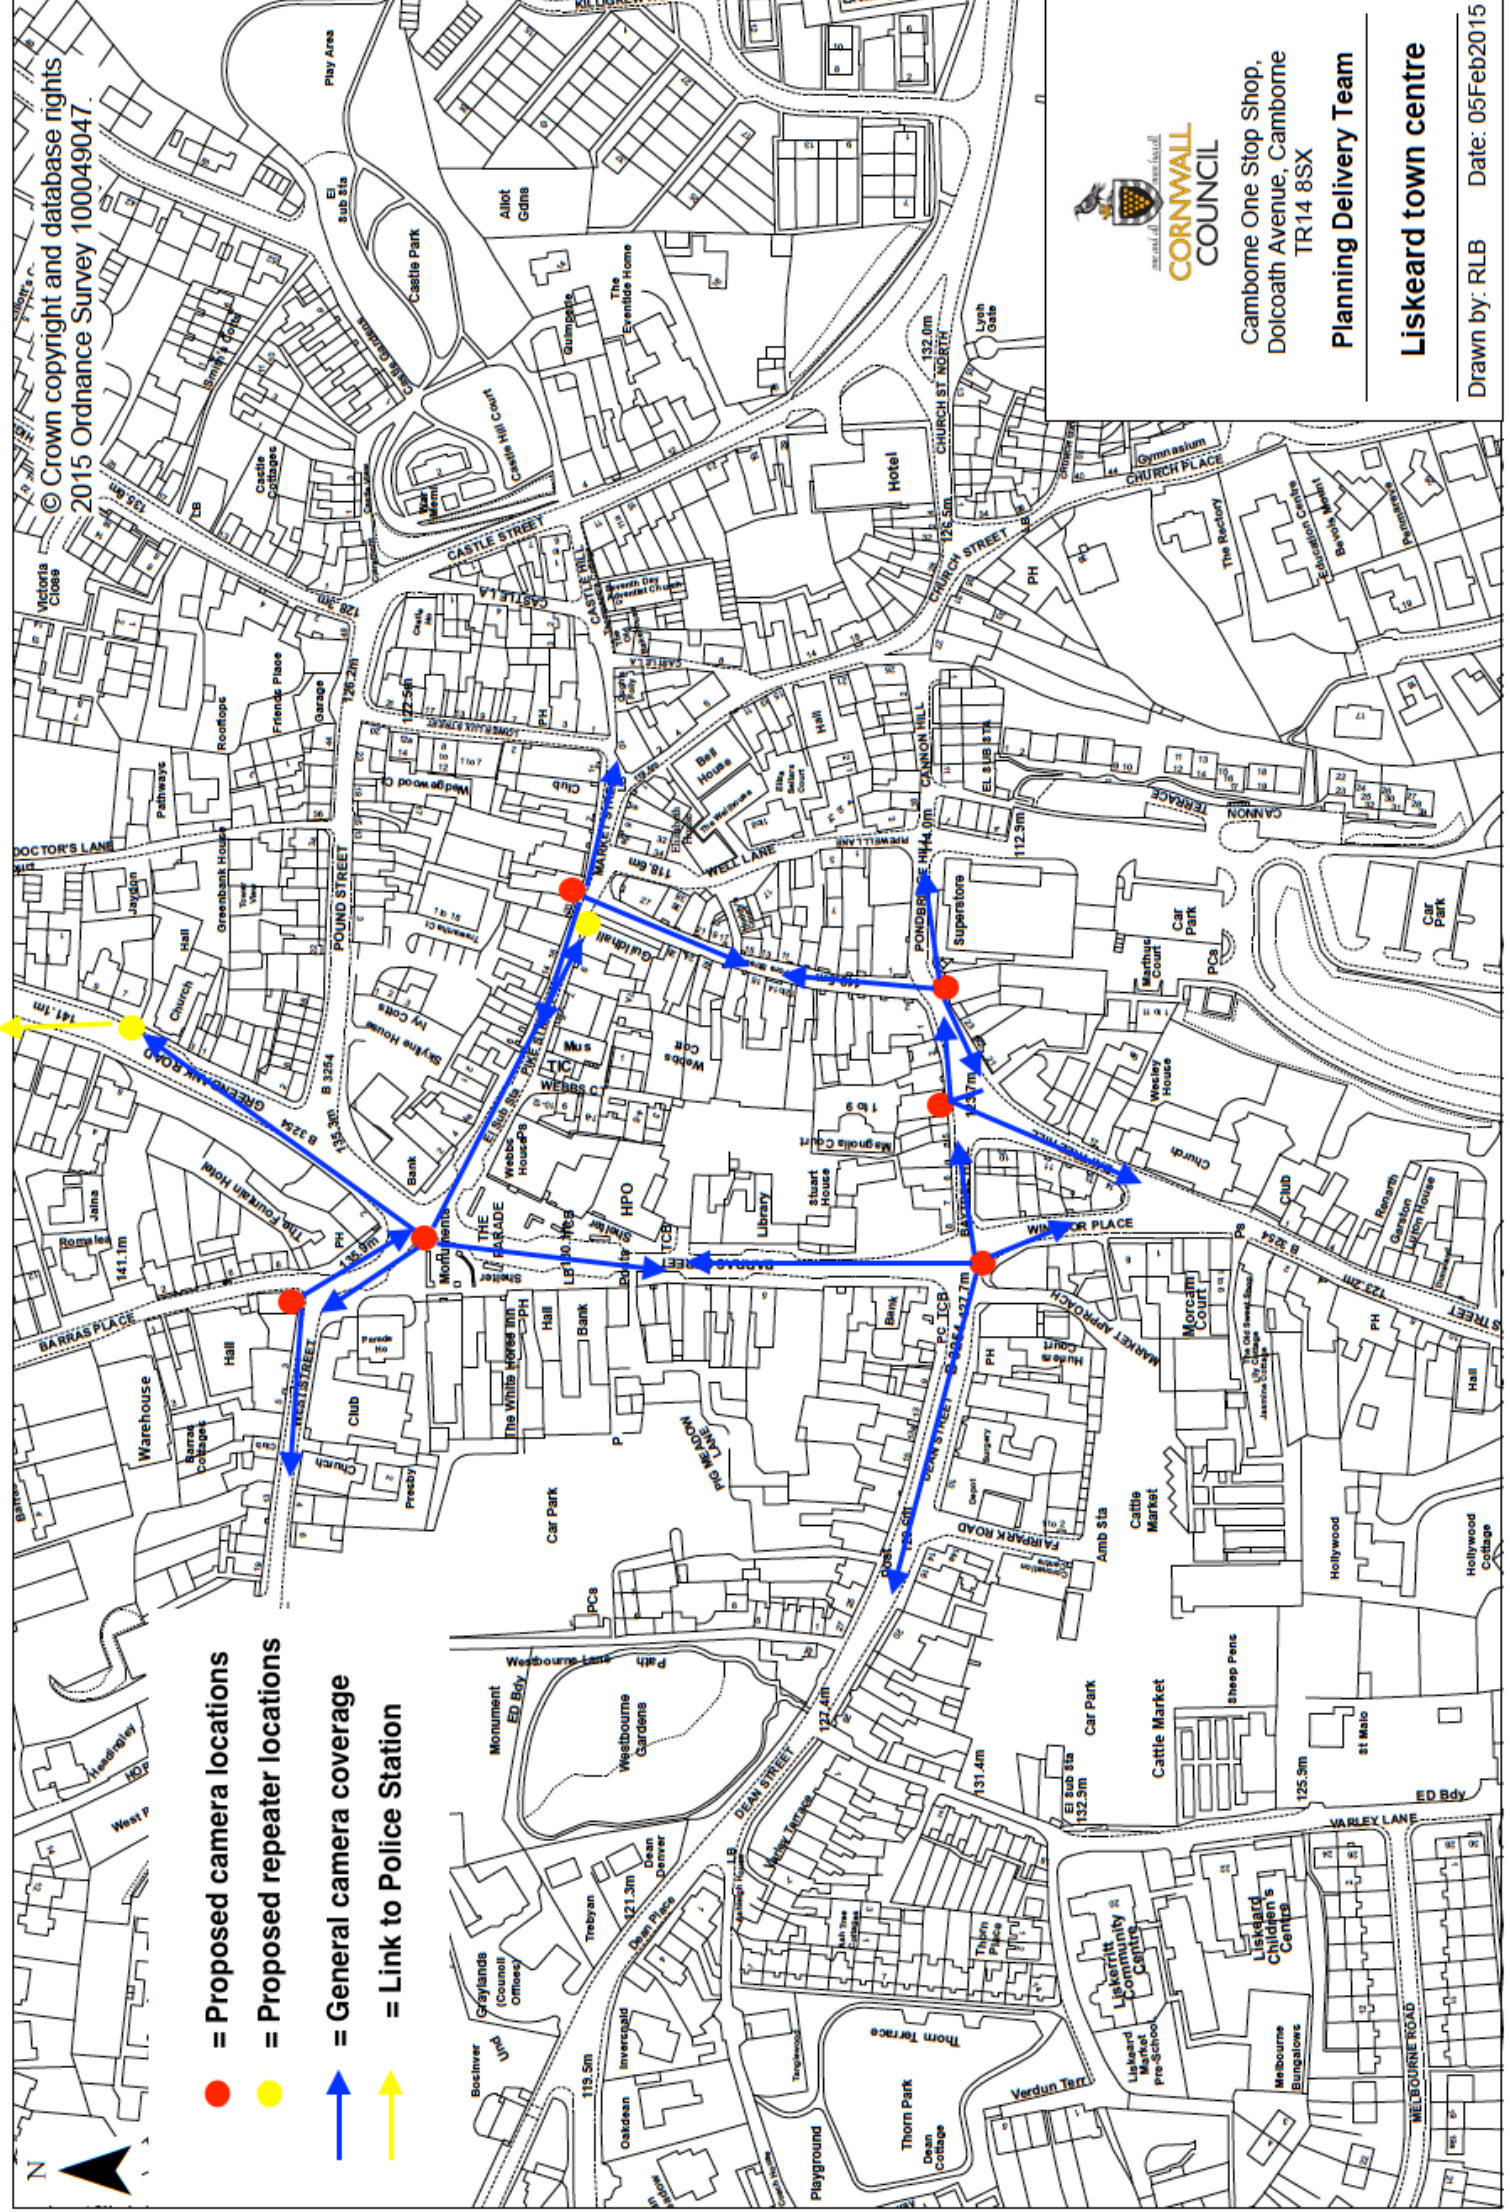

Cornwall Council
Camboe One Stop Shop,
Dolcoath Avenue, Camboe
TR14 8SX

Planning Delivery Team

Liskeard town centre

- = Proposed camera locations
- = Proposed repeater locations
- = General camera coverage
- = Link to Police Station