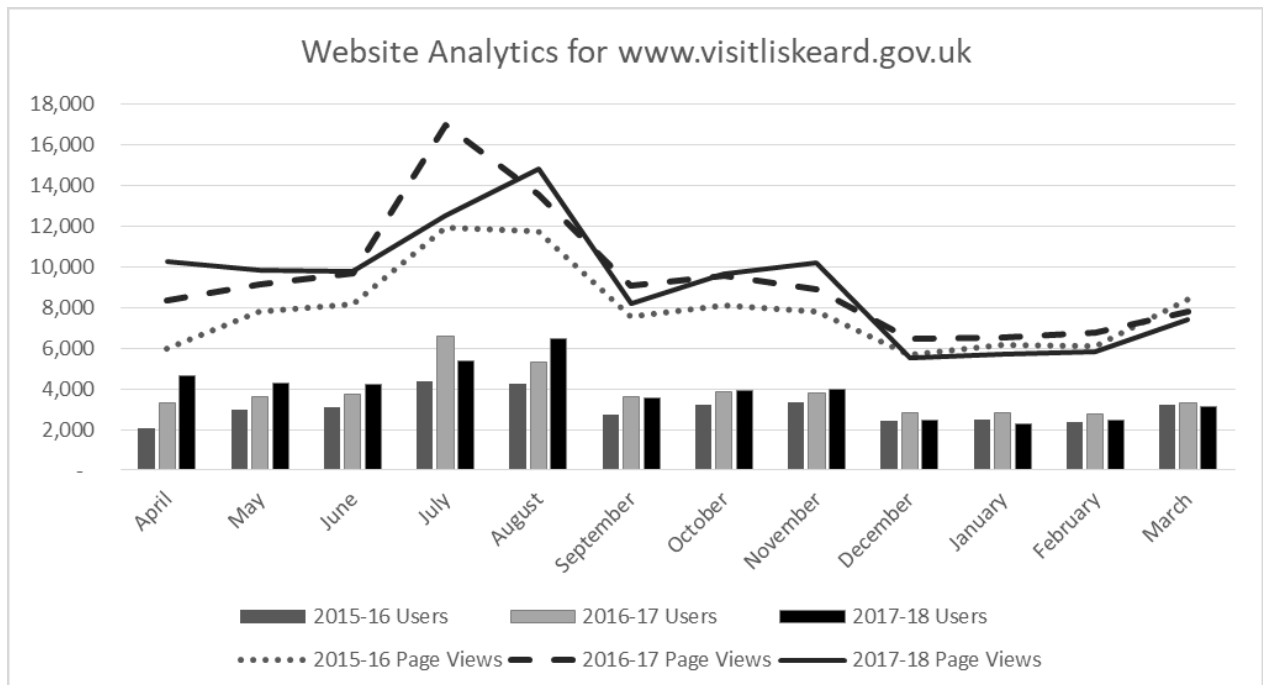

Visitor Numbers

As you will see from the attached table, visitor numbers were around the same in April as they were the previous year, in May they were slightly lower than in 2018 but higher than they were at the same time in 2017. With five days remaining this month, I expect June's figures to be around the same as last year.

Website Analytics

Here are the latest stats for people using our website.

Users	April	May	June	July	August	September	October	November	December	January	February	March	Total
2014-15 Users		222	468	786	834	588	997	1,445	1,246	1,211	1,471	2,079	11,347
2015-16 Users	2,065	3,000	3,125	4,349	4,275	2,741	3,217	3,368	2,443	2,503	2,356	3,230	36,672
2016-17 Users	3,336	3,611	3,708	6,584	5,339	3,626	3,878	3,806	2,813	2,815	2,738	3,298	45,552
2017-18 Users	4,672	4,278	4,231	5,374	6,464	3,541	3,911	3,982	2,457	2,268	2,432	3,118	46,728